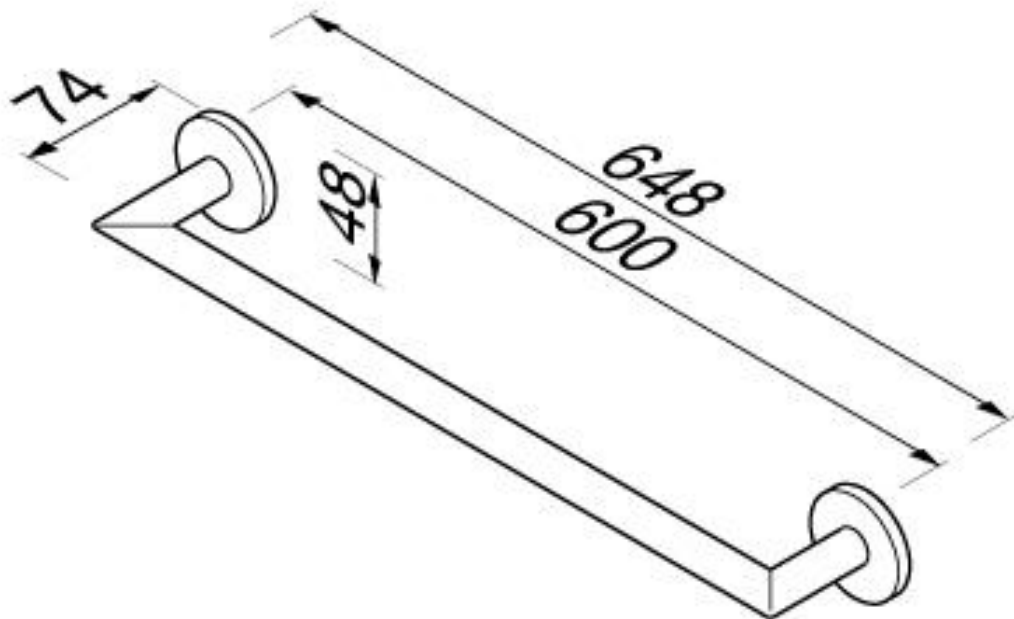

Brand : Geesa, Netherlands  
Name : Nemox Stainless Steel Towel Bar  
60cm  
Item Code : 6507-0560  
  
Designer : Geesa  
Color / Finish : Brushed Stainless Steel  
Dimensions : Overall (L x W x H in mm)  
648 x 74 x 48 mm

Product info:

- Finishing: Chromed
- Material: Stainless Steel; Glass
- Mounting type: Screws
- Mounting set included: Yes

Follow cleaning instructions and avoid using any harmful chemicals. Failure to do so voids the warranty.