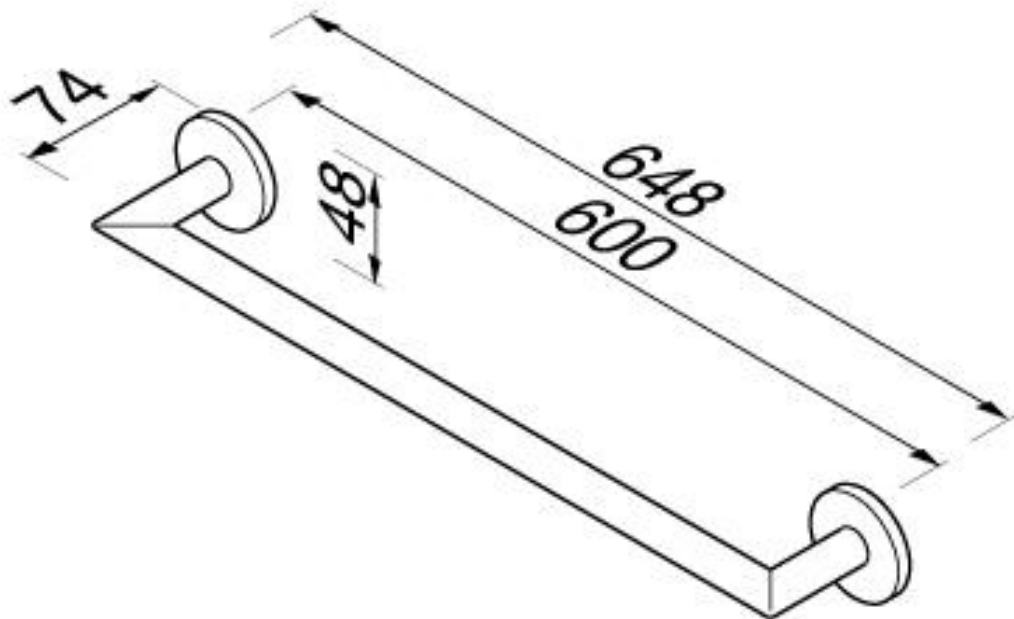

Brand : Geesa, Netherlands
Name : Nemox Towel bar 60cm
Item Code : 6507-0260
Designer : Geesa
Color / Finish : Chrome
Dimensions : Overall (L x W x H in mm)
648 x 74 x 48 mm

Product info:

- Finishing: Chromed
- Material: Stainless Steel; Zamac
- Mounting type: Screws
- Mounting set included: Yes