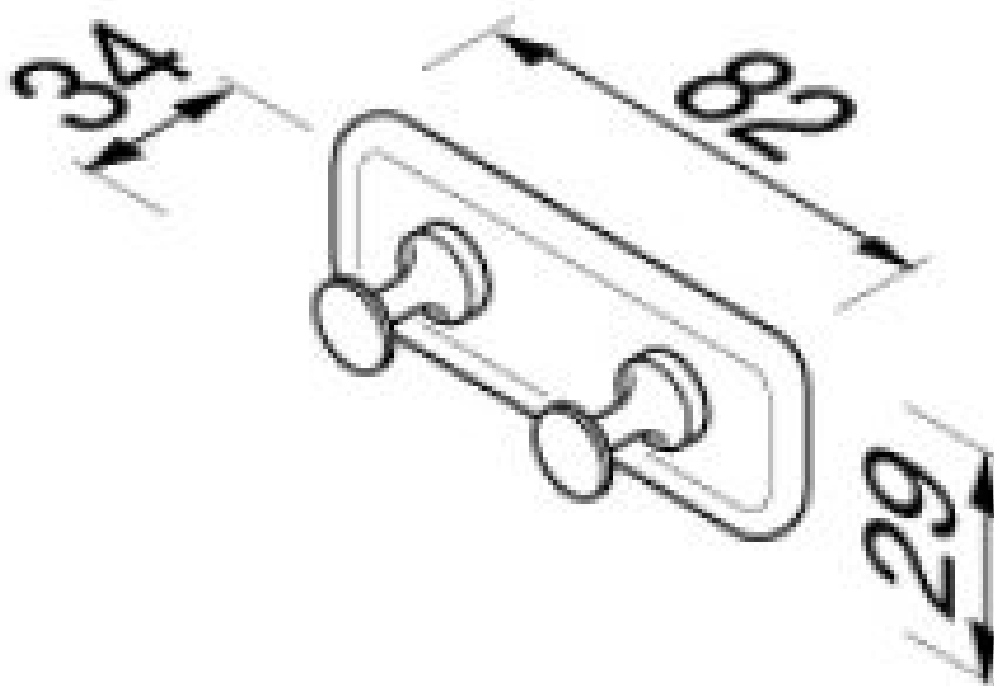

Brand : Geesa, Netherlands
Name : Hotel/Standard Double robe hook
Item Code : 5280
Designer : Geesa
Color / Finish : Chrome
Dimensions : Overall (L x W x H in mm)
82 x 34 x 29 mm

Product info:

- Finishing: Chromium-Plated
- Material: Brass
- Mounting type: Screws
- Mounting set included: Yes