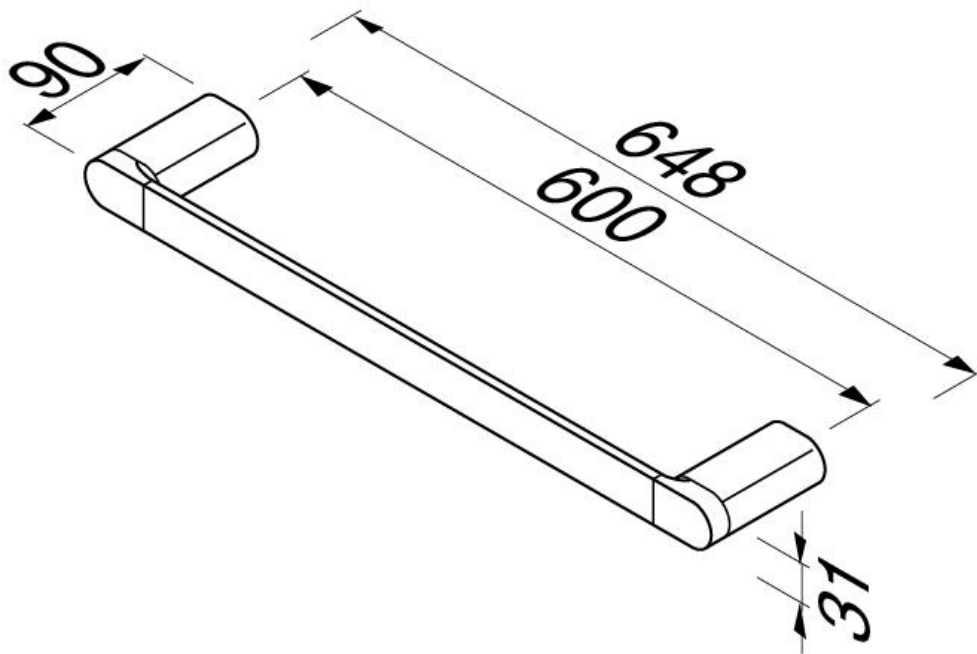

Brand : Geesa, Netherlands
Name : Wynk Towel bar 60cm
Item Code : 4507-0260
Designer : Geesa
Color / Finish : Chrome
Dimensions : Overall (L x W x H in mm)
648 x 90 x 31 mm

Product info:

- Finishing: Chromed
- Material: Zamac; Stainless Steel
- Mounting set included: No