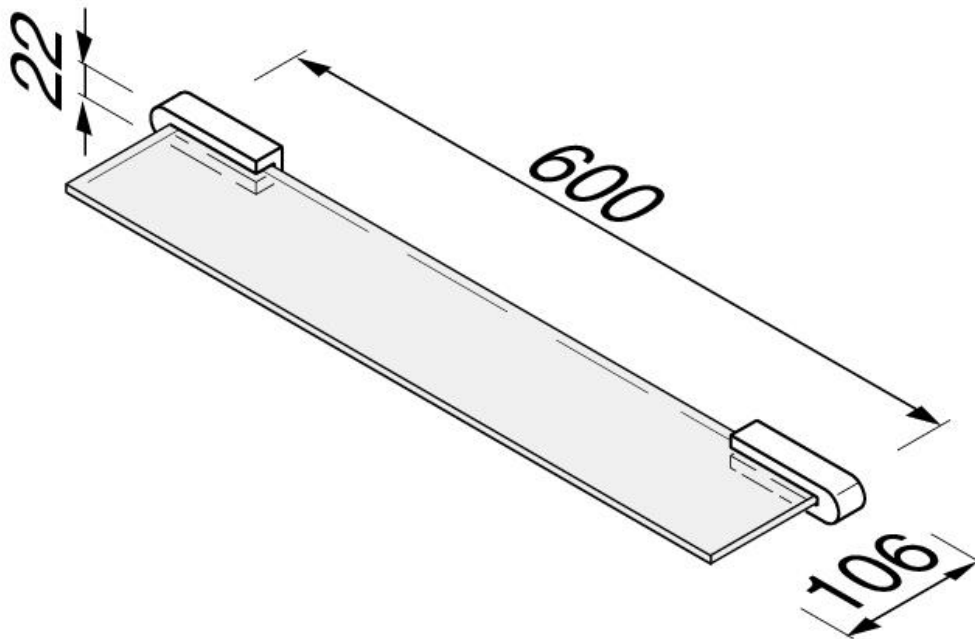

Brand : Geesa, Netherlands
Name : Wynk Shelf 60cm
Item Code : 4501-02
Designer : Geesa
Color / Finish : Chrome
Dimensions : Overall (L x W x H in mm)
600 x 106 x 22 mm

Product info:

- Material: Brass; Glass
- Finishing: Chrome