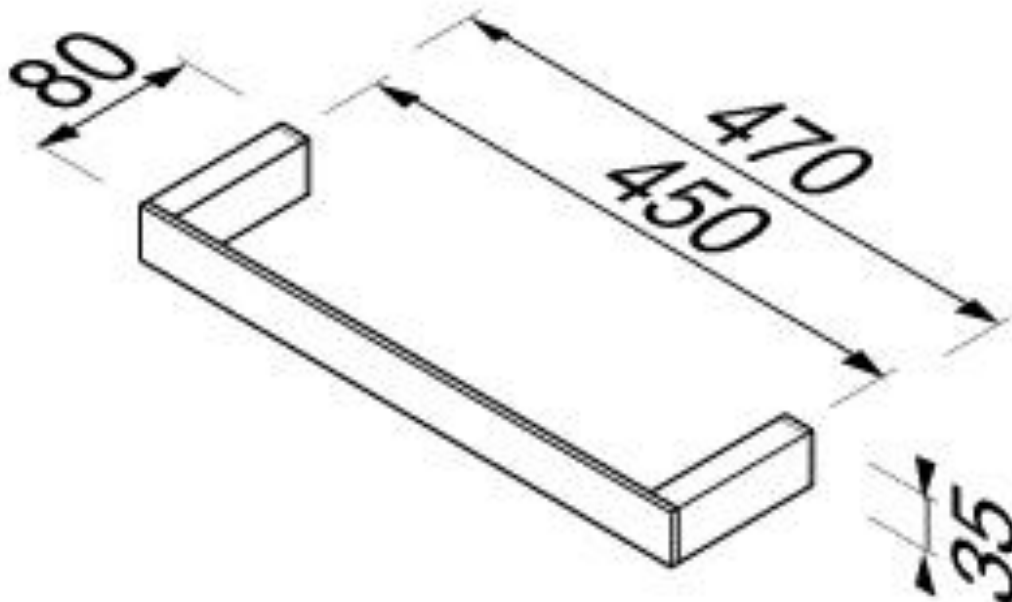

Follow cleaning instructions and avoid using any harmful chemicals. Failure to do so voids the warranty.

All information is for reference only. Installation shall always be based on the specs provided with actual delivered items.
For more info, visit www.kuysen.com