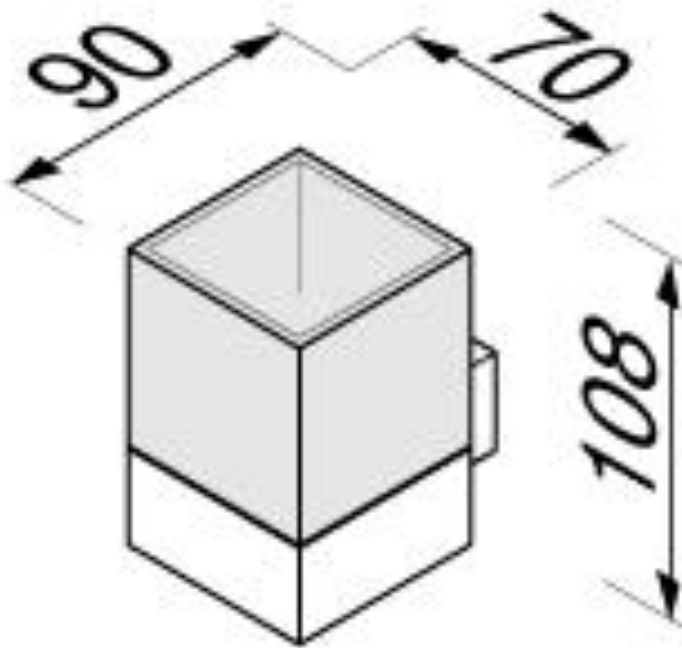

Brand : Geesa, Netherlands
Name : Modern Art Glass holder
Item Code : 3502-02
Designer : Geesa
Color / Finish : Chrome
Dimensions : Overall (L x W x H in mm)
70 x 90 x 108 mm

Product info:

- Finishing: Chromium Plated
- Material: Zamac; Glass
- Mounting type: Screws
- Mounting set included: Yes