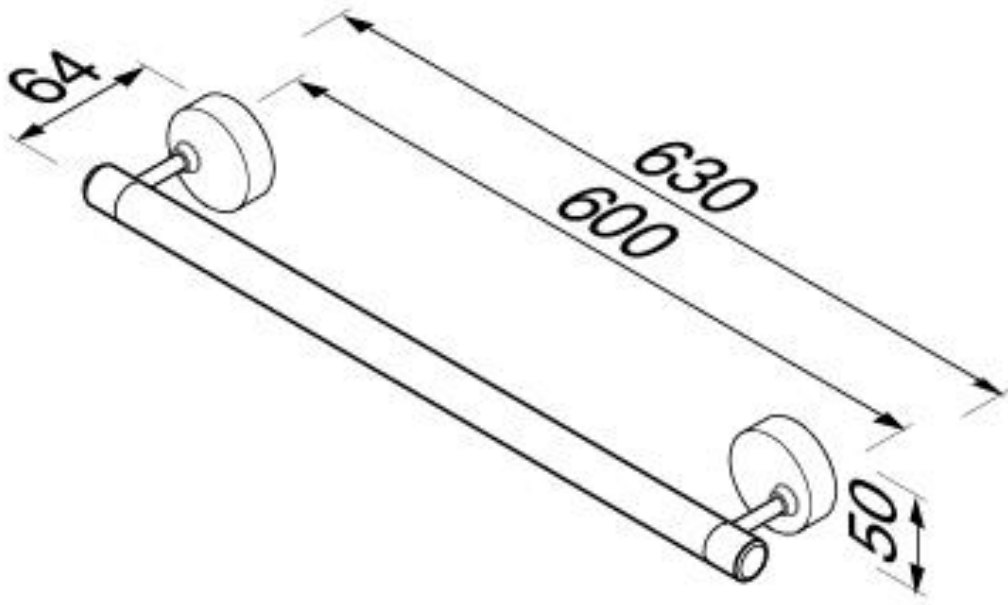

Brand : Geesa, Netherlands
Name : 27 Collection Towel Rail
Item Code : 2729-0260
Designer : Geesa
Color / Finish : Chrome
Dimensions : Overall (L x W x H in mm)
630 x 64 x 50 mm

Product info:

- Material: Metal
- Finishing: Chrome