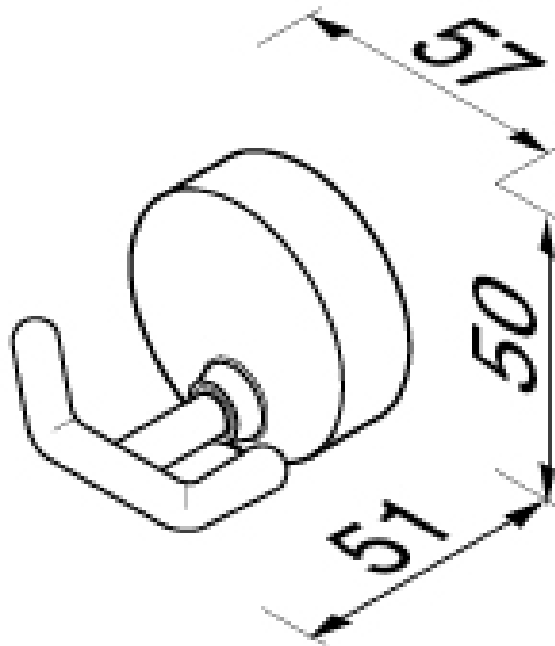

Brand : Geesa, Netherlands
Name : 27 Collection Double Robe Hook
Item Code : 2715-02
Designer : Geesa
Color / Finish : Chrome
Dimensions : Overall (L x W x H in mm)
57 x 51 x 50 mm

Product info:

- Material: Metal
- Finishing: Chromium-plate
- Wall mounted vertical holder