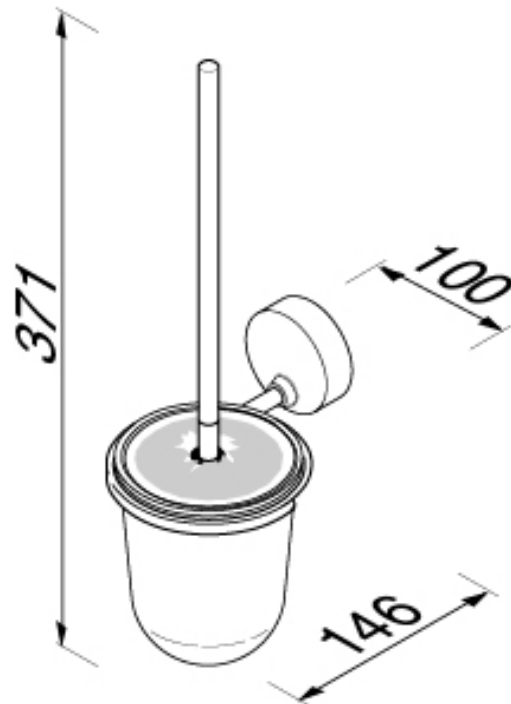

Brand : Geesa, Netherlands  
Name : 27 Collection WC brush with holder  
Item Code : 2711-02  
Designer : Geesa  
Color / Finish : Chrome  
Dimensions : Overall (L x W x H in mm)  
100 x 56 x 371 mm

Product info:

- Material: Metal; Frosted Glass
- Finishing: Chromium-plate
- Wall mounted

Follow cleaning instructions and avoid using any harmful chemicals. Failure to do so voids the warranty.

All information is for reference only. Installation shall always be based on the specs provided with actual delivered items.  
For more info, visit [www.kuysen.com](http://www.kuysen.com)