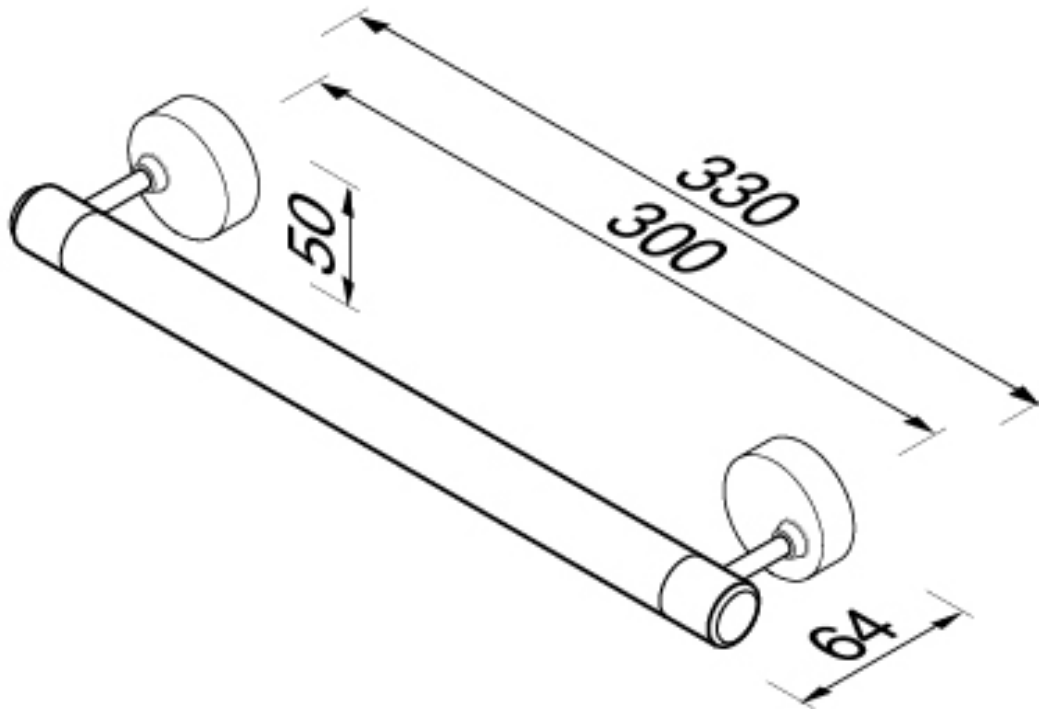

Brand : Geesa, Netherlands
Name : 27 Collection Grab bar 300 mm
Item Code : 2706-02
Designer : Geesa
Color / Finish : Chrome
Dimensions : Overall (L x W x H in mm)
330 x 64 x 50 mm

Product info:

- Material: Metal
- Finishing: Chromium-plated
- Mounting type: Screws