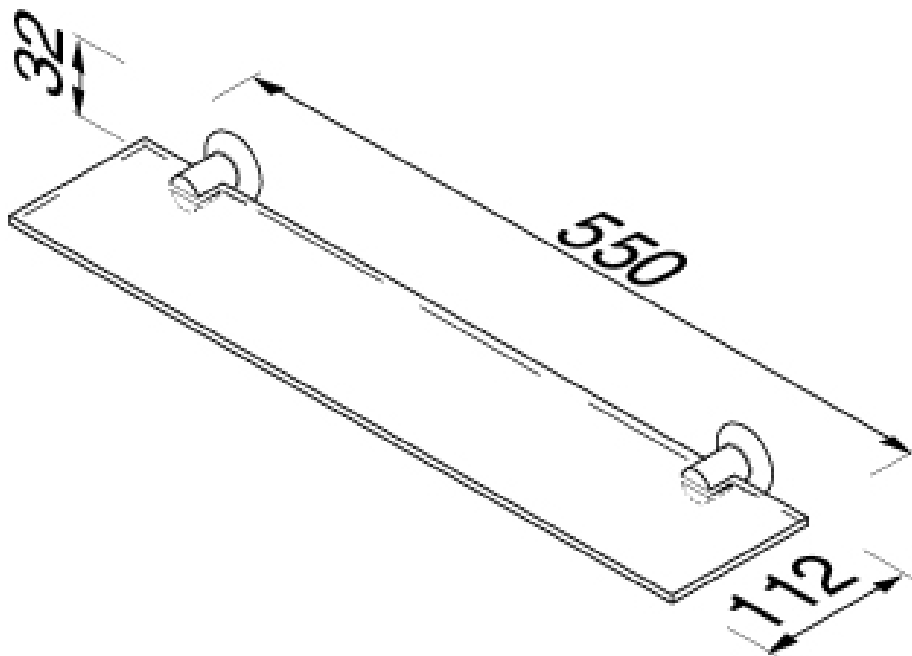

Brand : Geesa, Netherlands
Name : 27 Collection Glass Shelf
Item Code : 2701-02
Designer : Geesa
Color / Finish : Chrome
Dimensions : Overall (L x W x H in mm)
550 x 112 x 32 mm

Product info:

- Material: Glass; Metal
- Finishing: Chromium-plated
- Mounting type: Screws