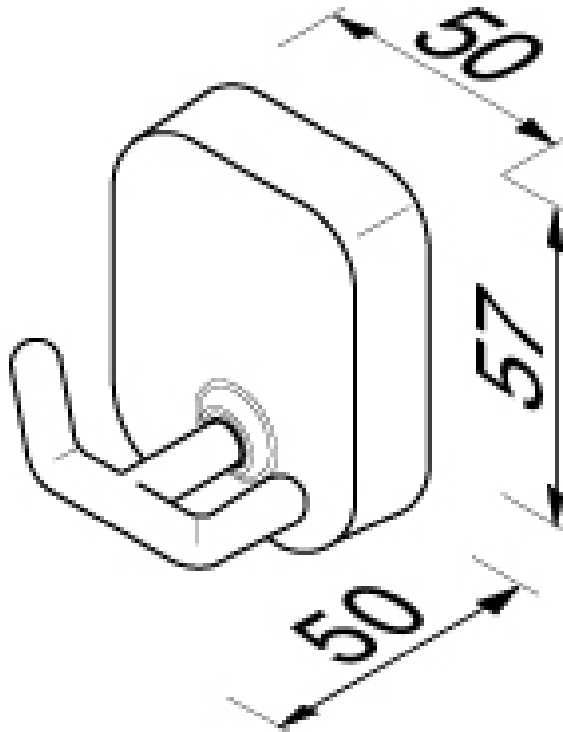

Brand : Geesa, Netherlands
Name : Thessa Double robe hook
Item Code : 2415-02
Designer : Geesa
Color / Finish : Chrome
Dimensions : Overall (L x W x H in mm)
50 x 50 x 57 mm

Product info:

- Material: Brass; Metal
- Finishing: Chromium-plate
- Mounting type: Screws