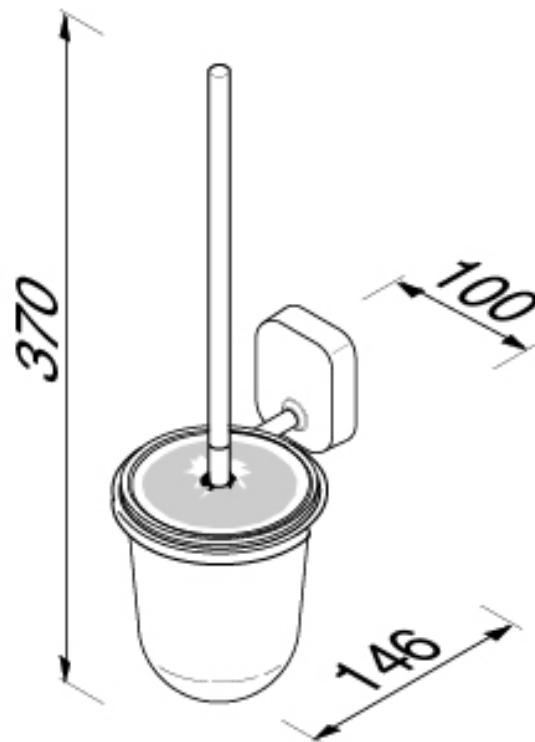

Brand : Geesa, Netherlands  
Name : Thessa WC brush with wall mounted holder  
Item Code : 2411-02  
Designer : Geesa  
Color / Finish : Chrome  
Dimensions : Overall (L x W x H in mm)  
100 x 146 x 370 mm

Product info:

- Material: Brass; Metal; Frosted Glass container
- Finishing: Chromium-plate
- Mounting type: Screws

Follow cleaning instructions and avoid using any harmful chemicals. Failure to do so voids the warranty.