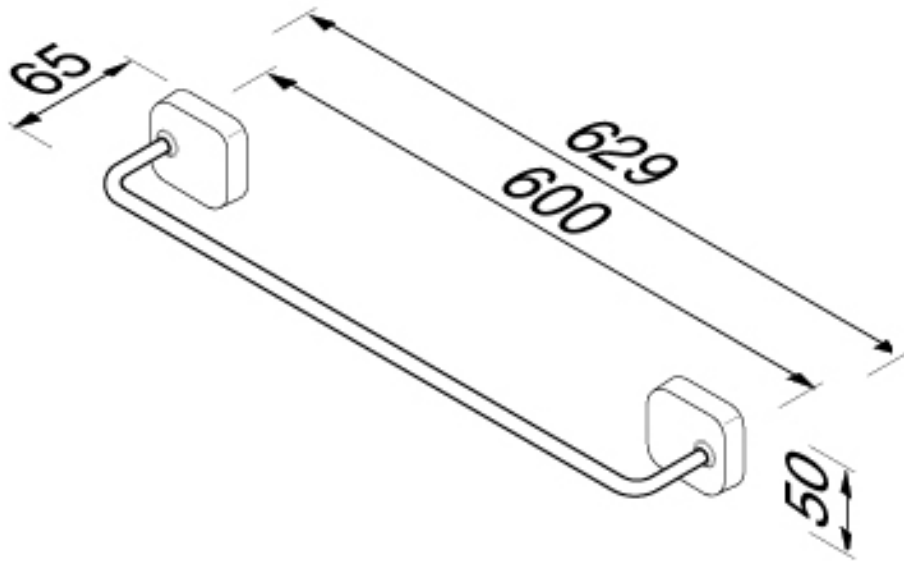

Brand : Geesa, Netherlands
Name : Thessa Towel Bar
Item Code : 2407-0260
Designer : Geesa
Color / Finish : Chrome
Dimensions : Overall (L x W x H in mm)
629 x 65 x 50 mm

Product info:

- Material: Brass; Metal
- Finishing: Chromium-plate
- Mounting type: Screws