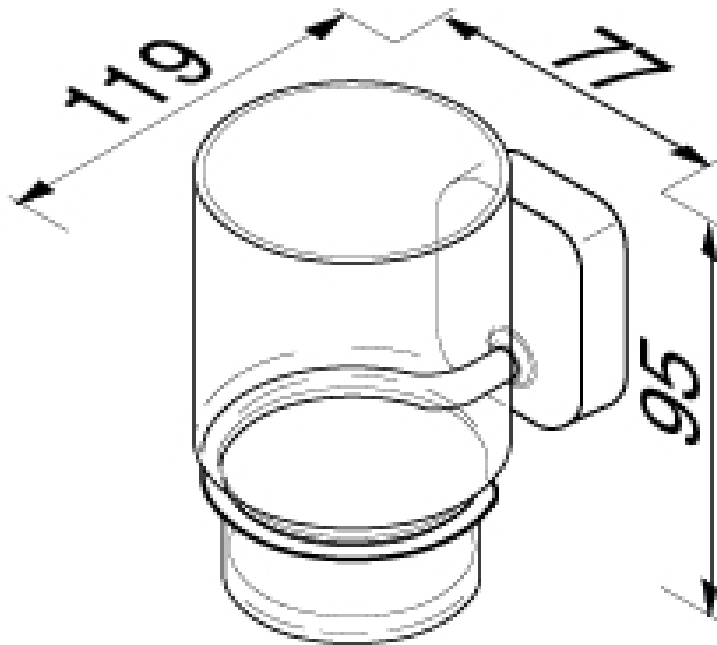

Brand : Geesa, Netherlands
Name : Thessa Glass Holder
Item Code : 2402-02
Designer : Geesa
Color / Finish : Chrome
Dimensions : Overall (L x W x H in mm)
77 x 119 x 95 mm

Product info:

- Material: Brass; Metal
- Finishing: Chromium-plated
- Mounting type: Screws