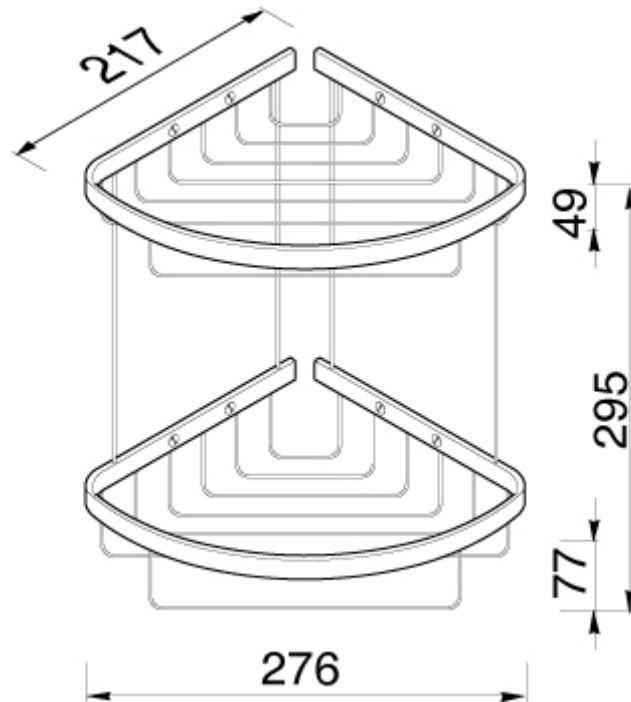

Brand : Geesa, Netherlands  
Name : Baskets 2-layer corner basket  
Item Code : 183  
Designer : Geesa  
Color / Finish : Chrome-plated  
Dimensions : Overall (L x W x H in mm)  
276 x 217 x 295 mm

- Product info:
- Finishing: Chromium-plated
  - Material: Brass; Metal
  - Mounting type: Screws
  - Mounting set included: Yes