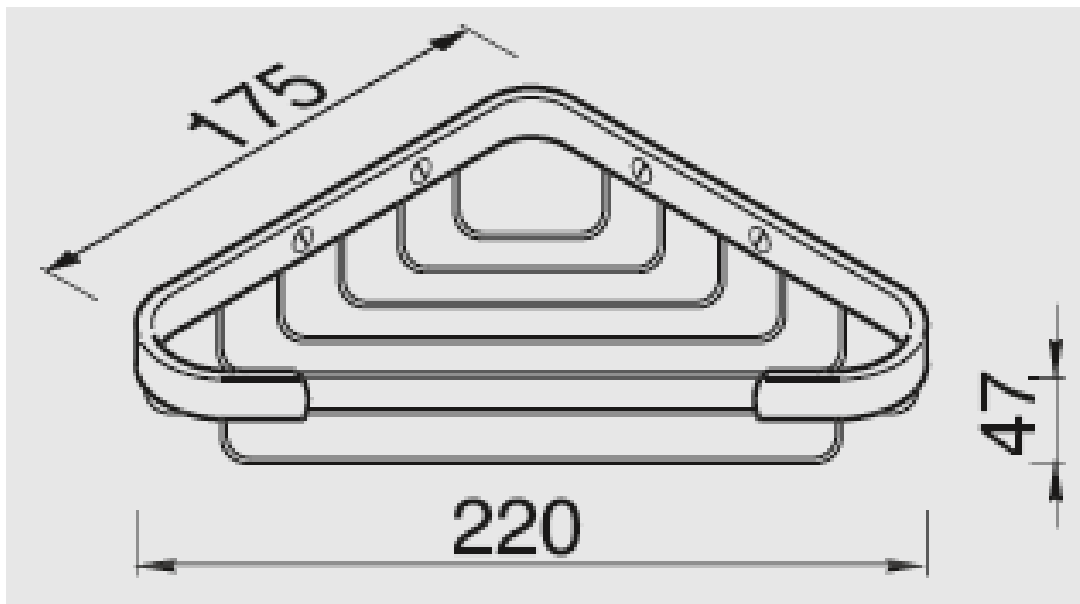

Brand : Geesa, Netherlands
Name : Baskets Corner bottle / sponge holder
Item Code : 144
Designer : Geesa
Color / Finish : Chrome plated
Dimensions : Overall (L x W x H in mm)
175 x 220 x 47 mm

Product info:

- Corner bottle/sponge holder
- Wall Mounted
- Material: Brass; Metal
- Finishing: Chrome

Follow cleaning instructions and avoid using any harmful chemicals. Failure to do so voids the warranty.

All information is for reference only. Installation shall always be based on the specs provided with actual delivered items.
For more info, visit www.kuysen.com