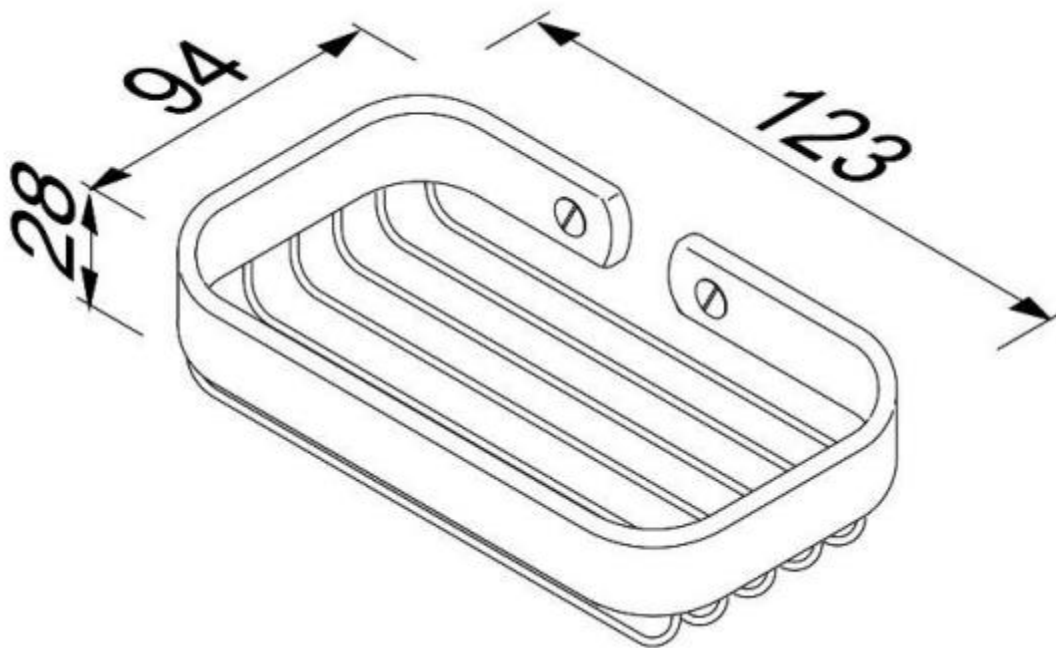

Brand : Geesa, Netherlands
Name : Baskets Soap Wire basket
Item Code : 139A
Designer : Geesa
Color / Finish : Chrome plated
Dimensions : Overall (L x W x H in cm)
12.3 x 9.4 x 2.8cm

Product info:

- Towel Bar
- 20 mm Tube
- Material: Brass; Metal
- Finishing: Chrome