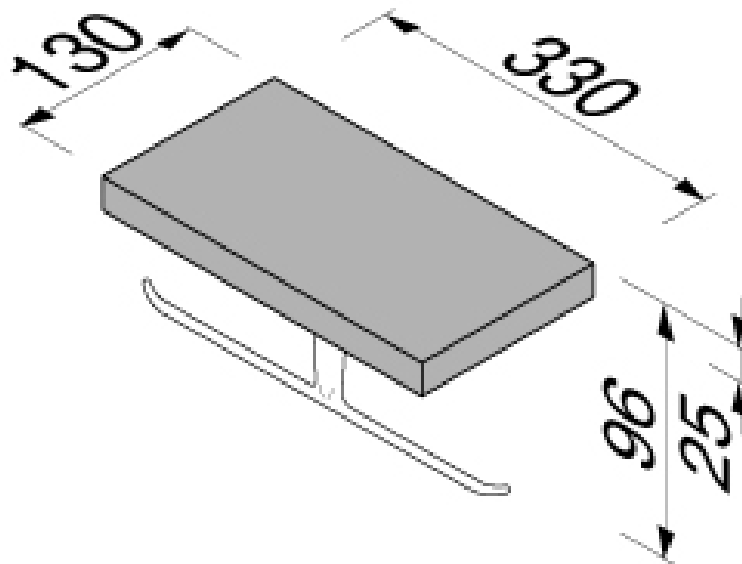

Follow cleaning instructions and avoid using any harmful chemicals. Failure to do so voids the warranty.

All information is for reference only. Installation shall always be based on the specs provided with actual delivered items.
For more info, visit www.kuysen.com