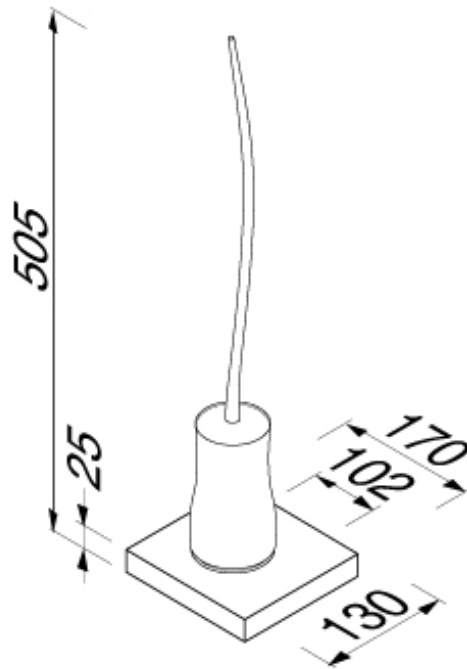

Brand : Geesa, Netherlands  
Name : Haiku WC Brush with Chrome Holder  
Item Code : 12511-02  
Designer : Marcel Wanders  
Color / Finish : Chrome plated  
Dimensions : Overall (L x W x H in mm)  
130 x 170 x 505 mm

Product info:

- Wall Mounted Brass Shelf in Chrome finish
- With Ceramic White Tumbler
- Toilet Brush

Follow cleaning instructions and avoid using any harmful chemicals. Failure to do so voids the warranty.