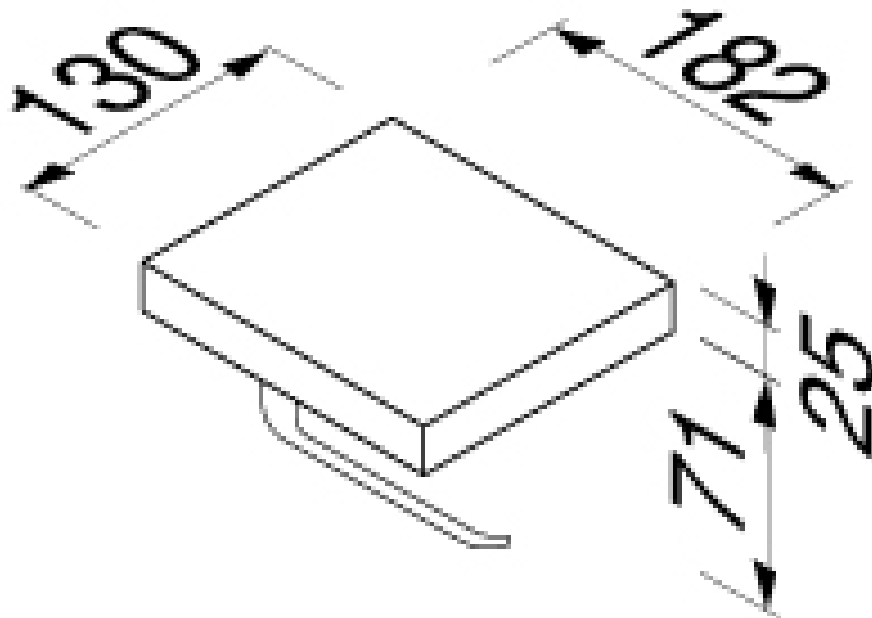

Brand : Geesa, Netherlands
Name : Haiku Roll Holder with Wenge Shelf
Item Code : 12508-07
Designer : Geesa
Color / Finish : Chrome plated/Wenge
Dimensions : Overall (L x W x H in mm)
182 x 130 mm

Product info:
• Wall Mounted Toilet Paper Roll Holder
• With Wenge Shelf