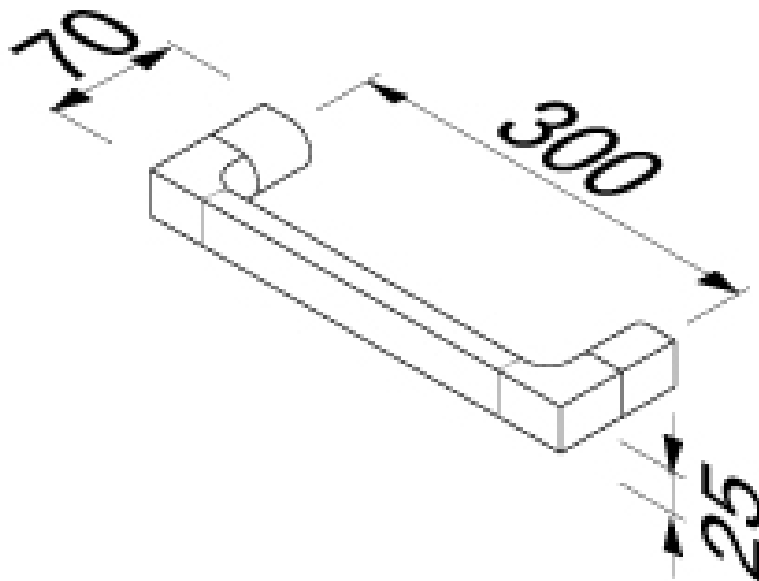

Brand : Geesa, Netherlands
Name : Haiku Grab Bar 30cm
Item Code : 12506-02
Designer : Marcel Wanders
Color / Finish : Chrome plated
Dimensions : Overall (L x W x H in mm)
70 mm x 300 mm x 25 mm

- Product info:
- Grab bar
 - Wall mounted Brass
 - Finishing: Chrome