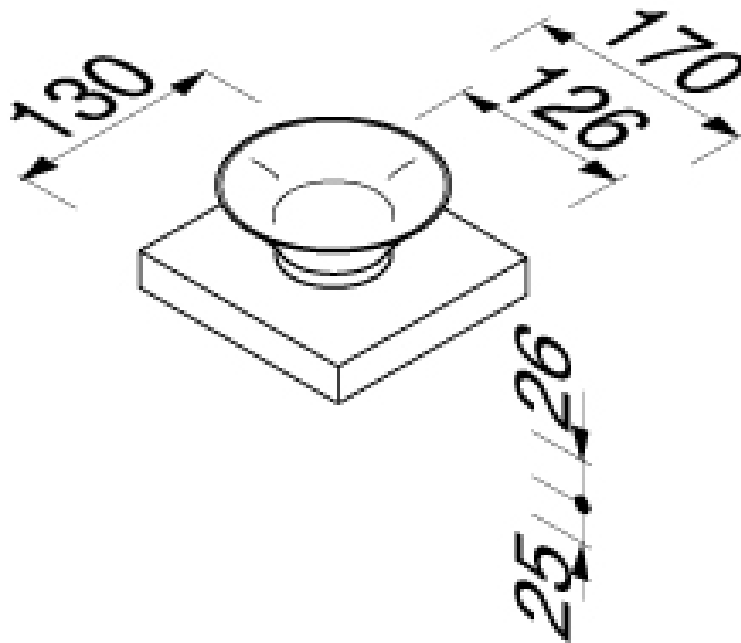

Brand : Geesa, Netherlands
Name : Haiku Soap Disc
Item Code : 12503-02
Designer : Marcel Wanders
Color / Finish : Chrome
Dimensions : Overall (L x W in mm)
130 mm x 170 mm

Product info:

- Wall mounted brass shelf
- In chrome holder
- Ceramic white soap dish