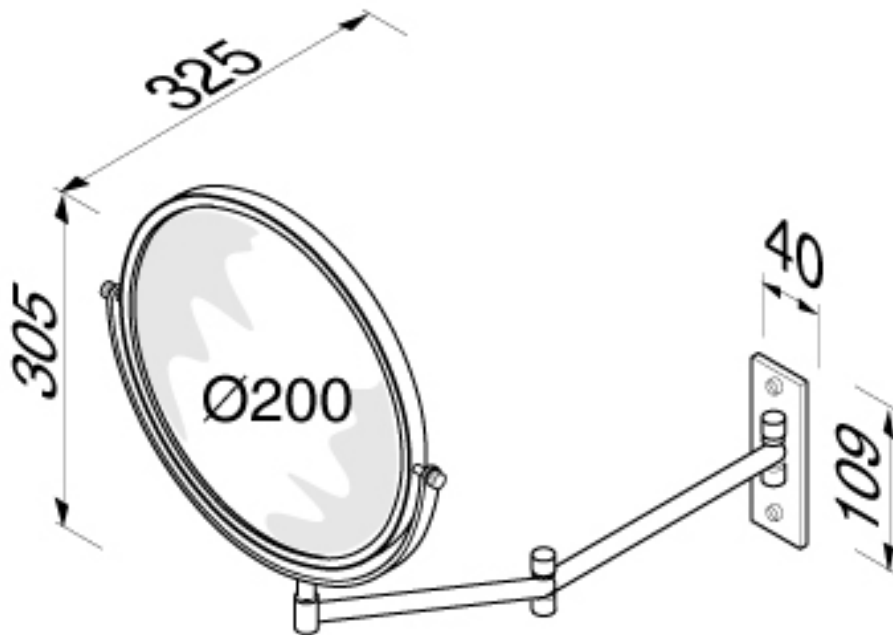

Brand : Geesa, Netherlands
Name : Mirror on single arm
Item Code : 1086
Designer : Geesa
Color / Finish : Chrome-plated
Dimensions : Overall (LxWxH in mm)
Ø200 x 325 x 305 mm

- Product info:
- Mirror
 - Single arm
 - Wall mounted
 - With 3x magnification