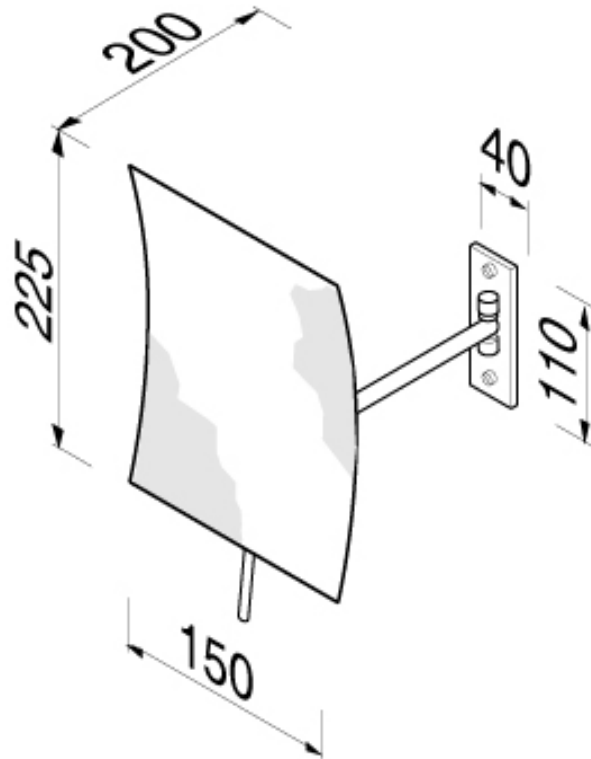

Brand : Geesa, Netherlands
Name : Mirror on single arm
Item Code : 1083
Designer : Geesa
Color / Finish : Chrome-plated
Dimensions : Overall (LxWxH in mm)
150 x 200 x 225 mm

- Product info:
- Mirror
 - Single arm
 - Wall mounted
 - With 3x magnification