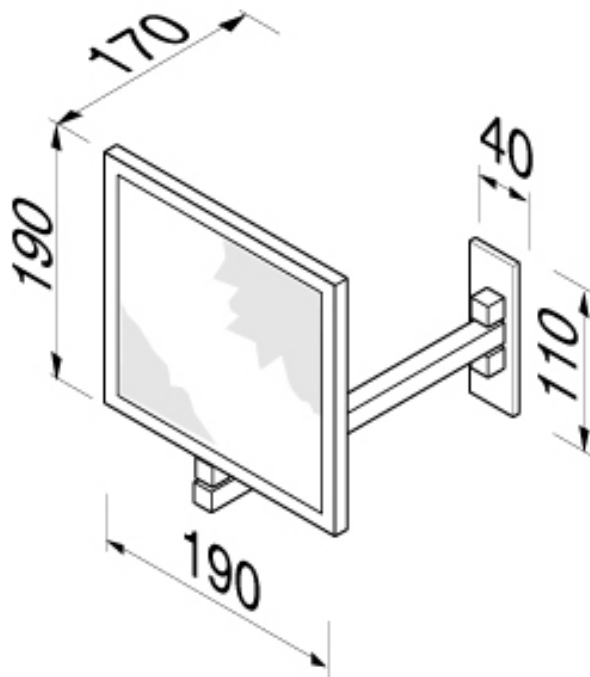

Brand : Geesa, Netherlands  
Name : Mirror on single arm  
Item Code : 1080  
Designer : Geesa  
Color / Finish : Chrome-plated  
Dimensions : Overall (LxWxH in mm)  
190 x 170 x 190 mm

Product info:

- Mirror
- Single arm
- Wall mounted
- 3x magnification