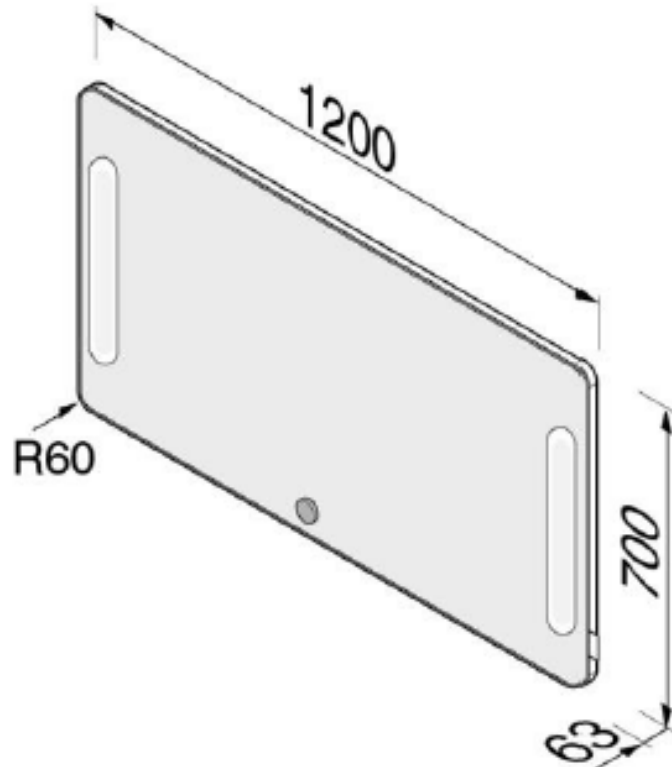

Brand : Geesa, Netherlands  
Name : R60 mirror  
Item Code : 1033  
Designer : Geesa  
Color / Finish : Chrome-plated  
Dimensions : Overall (LxWxH in mm)  
1200 x 63 x 700 mm

Product info:

- Wall mounted Mirror Glass
- With Chrome plated edging
- LED Light