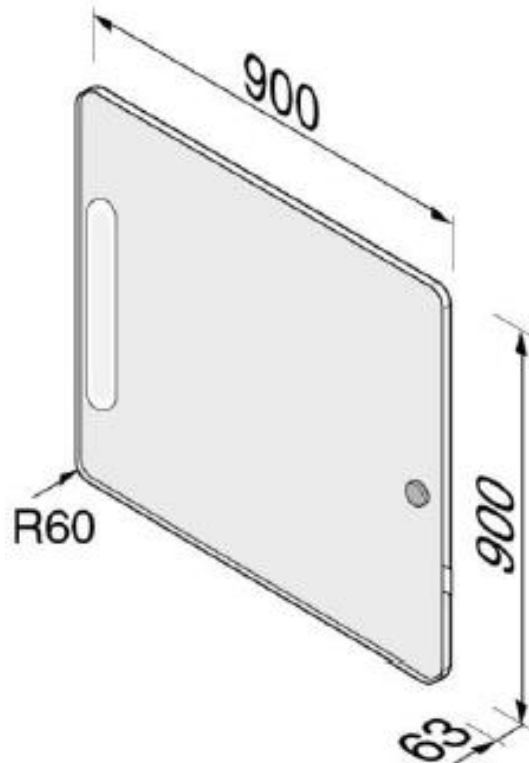

Brand : Geesa, Netherlands
Name : R60 Mirror
Item Code : 1032
Designer : Geesa
Color / Finish : Chrome
Dimensions : Overall (LxWxH in mm)
900 x 63 x 900 mm

Product info:

- Wall mounted mirror glass
- With Chrome Edging
- And LED light