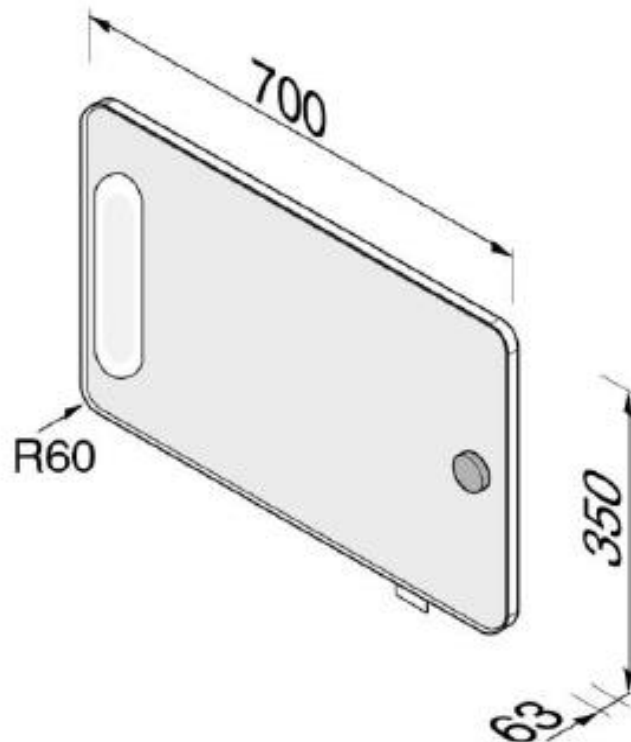

Brand : Geesa, Netherlands
Name : R60 Mirror
Item Code : 1030
Designer : Geesa
Color / Finish : Chrome
Dimensions : Overall (LxWxH in mm)
700 x 63 x 350 mm

Product info:

- Wall Mounted Mirror Glass
- Finishing: Chromium-plated
- Material: LED