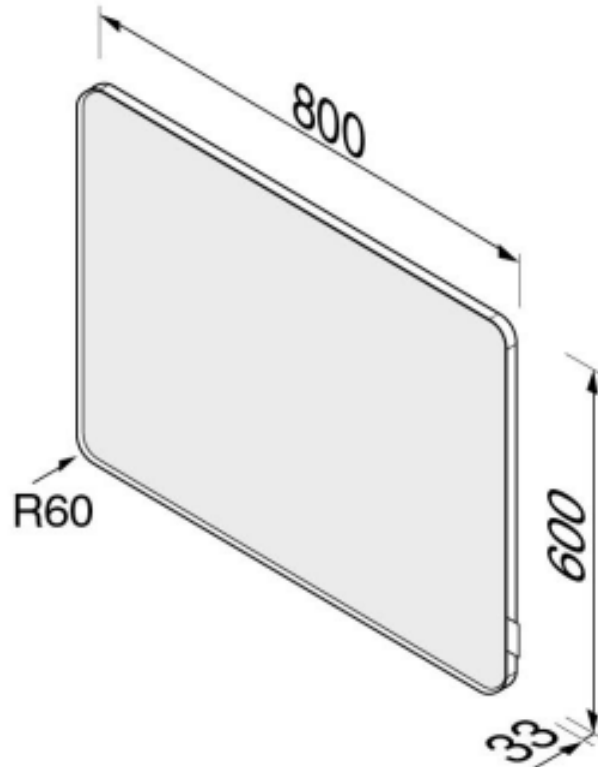

Brand : Geesa, Netherlands  
Name : R60 Mirror  
Item Code : 1021  
Designer : Geesa  
Color / Finish : Chrome Plated  
Dimensions : Overall (LxWxH in mm)  
800 x 33 x 600 mm

Product info:

- Mirror
- Wall mounted
- With rounded corners