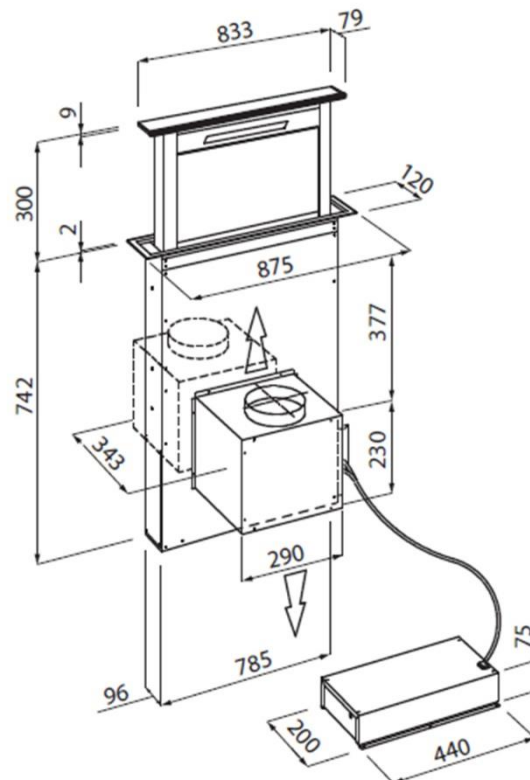

Brand : Foster, Italy
 Name : Ghost 90 FT Flush Mount Table Hood
 Item Code : 2451.090
 Designer :
 Color / Finish : Black Glass top
 Dimensions : 833 x 79 mm

Product info:

- Flush Mount Table hood
- With 5W LED strip light
- With touch control
- 220V/50~60Hz 275W, suction: 730m3/hr.

Add-ons

- Silencing kit for Ø150 pipe
- Remote motor installation
- 2 carbon filter for recirculation

Flushing of pipe must be done before fittings are installed. Failure to do so voids the warranty.
 Follow cleaning instructions and avoid using any harmful chemicals.
 All information is for reference only. Installation shall always be based on the specs provided with actual delivered items.
 For more info, visit www.kuysen.com