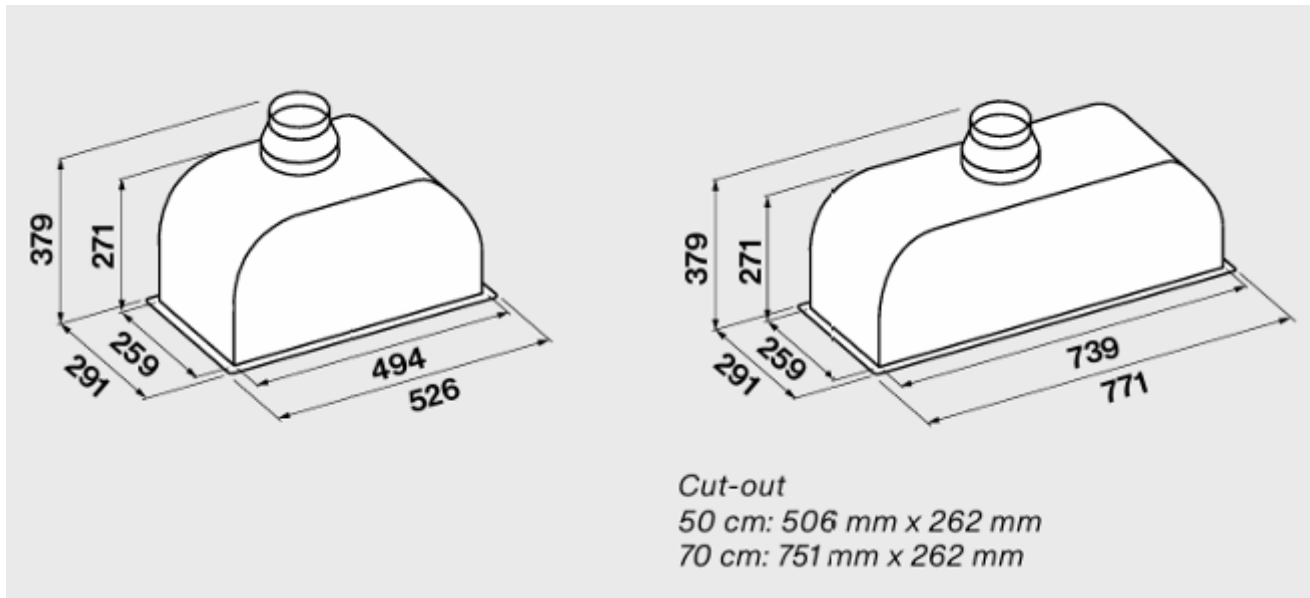

falmec

Brand : Falmec, Italy
Name : Evolution built in hood 70cm
600 m³/h
Item Code : 8034122504582
Color/Finish : Stainless steel
Dimensions: 771 x 379 mm

Product info:

- Electronic control
- Built-in
- Extracting/Filtering
- 70 cm
- 3 Speeds
- 600 m³/h

Add-ons:

- 103050091 round charcoal filter Ø169mm (required if filtered)

Follow cleaning instructions and avoid using any harmful chemicals. Failure to do so voids the warranty
All information is for reference only. Installation shall always be based on the specs provided with actual delivered items.
For more info, visit www.kuysen.com