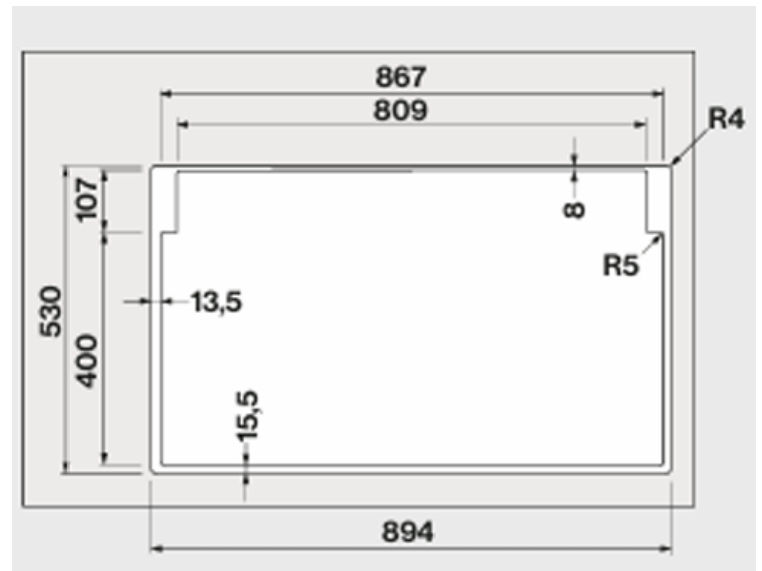

Follow cleaning instructions and avoid using any harmful chemicals. Failure to do so voids the warranty
All information is for reference only. Installation shall always be based on the specs provided with actual delivered items.
For more info, visit www.kuysen.com