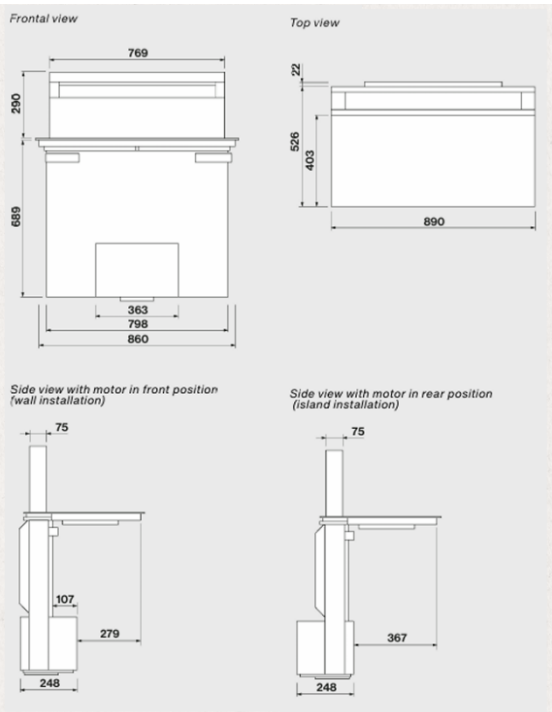

Follow cleaning instructions and avoid using any harmful chemicals. Failure to do so voids the warranty
All information is for reference only. Installation shall always be based on the specs provided with actual delivered items.
For more info, visit www.kuysen.com