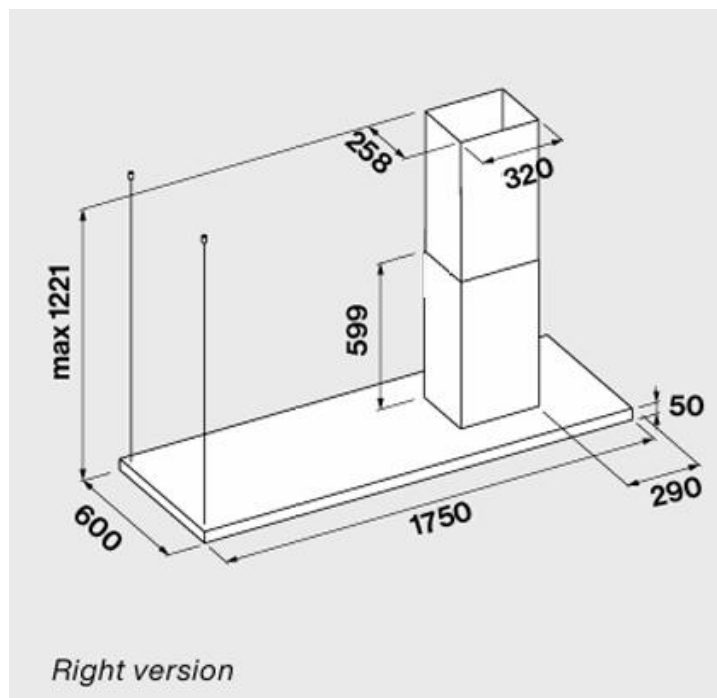

falmec

Brand : Falmec, Italy
Name : Lumen Isola island hood (left) 175cm
inox 800 m3/h
Item Code : 8034122363769
Color/Finish : Stainless steel
Dimensions: 1750 x 600 x 1221 mm

Product info:

- Island
- Extracting/Filtering
- 175 cm
- Perimeter suction
- Min. 49 dB(A), Max. 61 dB(A)
- 3 Speeds + boost
- 800 m³/h

Add-ons:

- KACL.1039 carbon filter Zeo Microtech (required if filtered)

Follow cleaning instructions and avoid using any harmful chemicals. Failure to do so voids the warranty
All information is for reference only. Installation shall always be based on the specs provided with actual delivered items.
For more info, visit www.kuysen.com