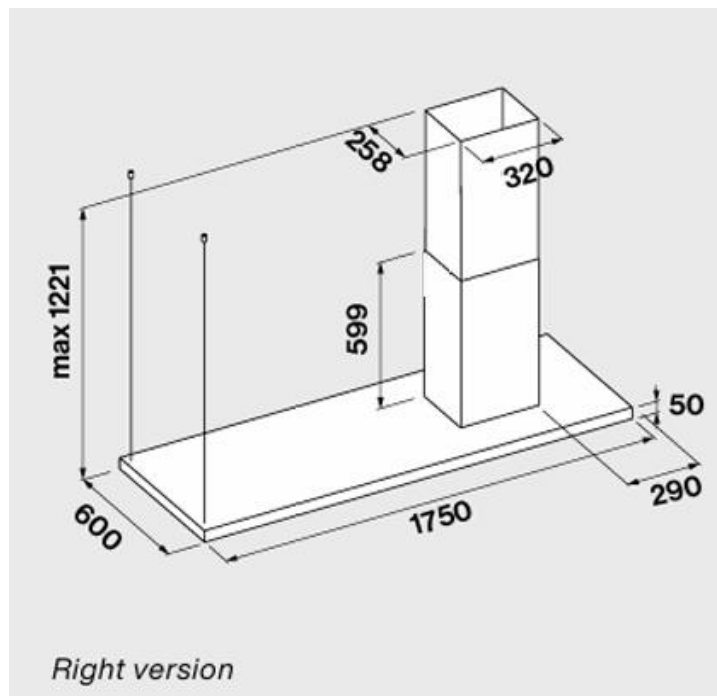

# falmec

Brand : Falmec, Italy  
Name : Lumen Isola island hood (right)  
175cm inox 800 m<sup>3</sup>/h  
Item Code : 8034122363752  
Color/Finish : Stainless steel  
Dimensions: 1750 x 600 x 1221 mm

Product info:

- Island
- Extracting/Filtering
- 175 cm
- Perimeter suction
- Min. 49 dB(A), Max. 61 dB(A)
- 3 Speeds + boost
- 800 m<sup>3</sup>/h

Add-ons:

- KACL.1039 carbon filter Zeo Microtech (required if filtered)