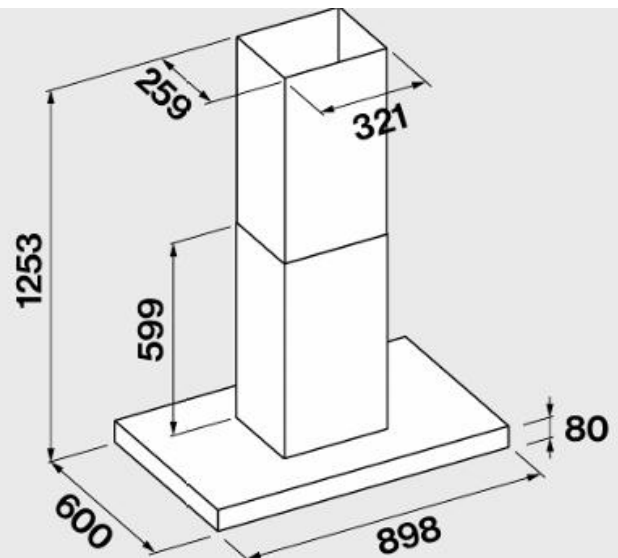

Brand : Falmec, Italy
Name : Plane No-Drop wall hood 90cm black
800 m³/h
Item Code : 8034122362571
Color/Finish : Stainless steel
Dimensions: 898 x 600 x 1253 mm (island)

Product info:

- Island / Wall
- Extracting/Filtering
- 90 cm
- Liquid collector
- No-Drop System anti-condensation patented technology
- Min. 49 dB(A), Max. 62 dB(A)
- 3 Speeds + boost
- 800 m³/h

Add-on:

- KACL.1039 carbon filter Zeo Microtech (required if filtered)

Island