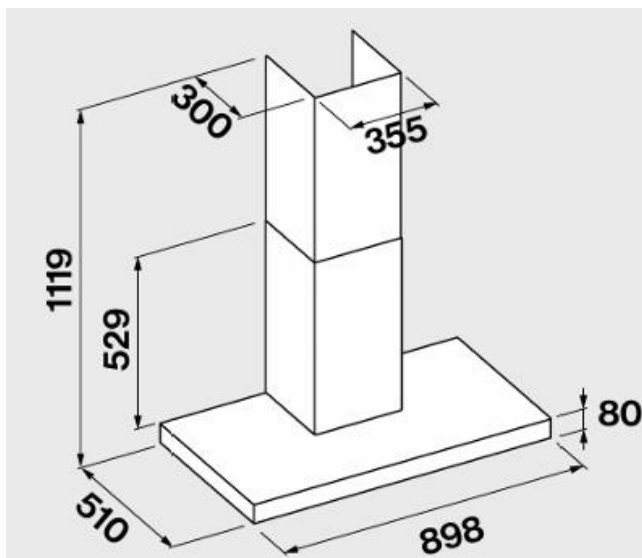

Brand : Falmec, Italy
Name : Plane No-Drop wall hood 90cm black
800 m³/h
Item Code : 8034122362571
Color/Finish : Stainless steel
Dimensions: 898 x 600 x 1253 mm (island)

Product info:

- Island / Wall
- Extracting/Filtering
- 90 cm
- Liquid collector
- No-Drop System anti-condensation patented technology
- Min. 49 dB(A), Max. 62 dB(A)
- 3 Speeds + boost
- 800 m³/h

Add-on:

- KACL.1039 carbon filter Zeo Microtech (required if filtered)

Wall