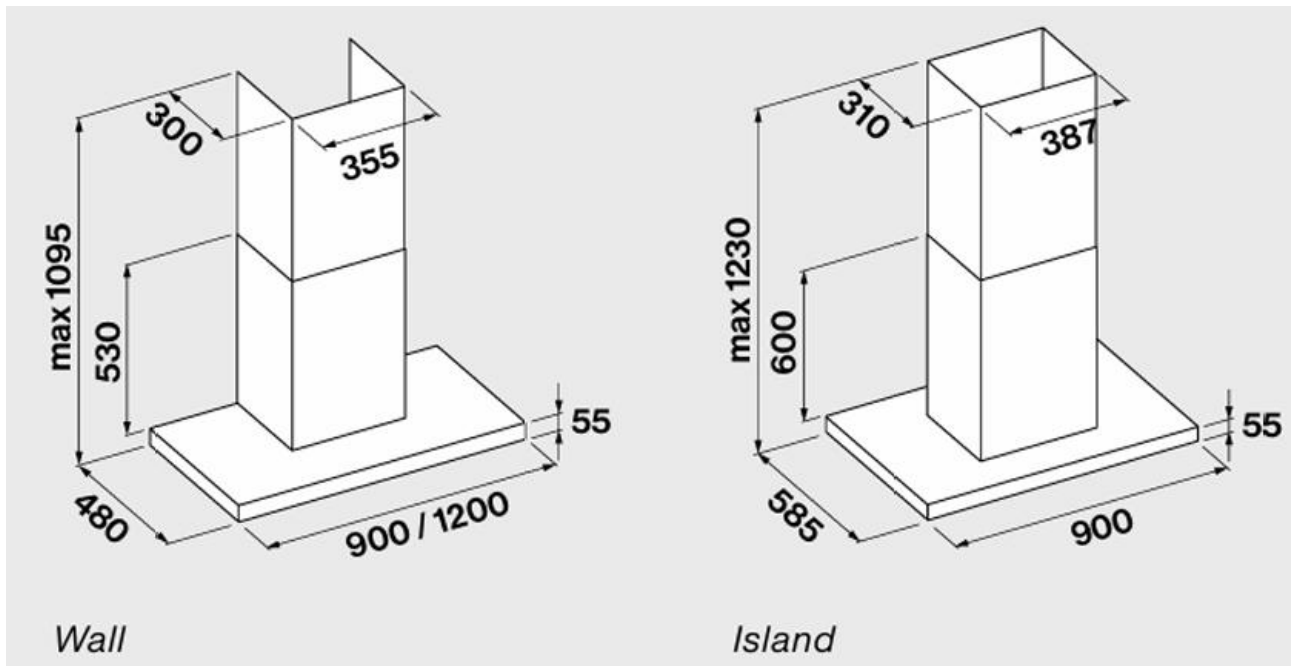

Follow cleaning instructions and avoid using any harmful chemicals. Failure to do so voids the warranty
All information is for reference only. Installation shall always be based on the specs provided with actual delivered items.
For more info, visit www.kuysen.com