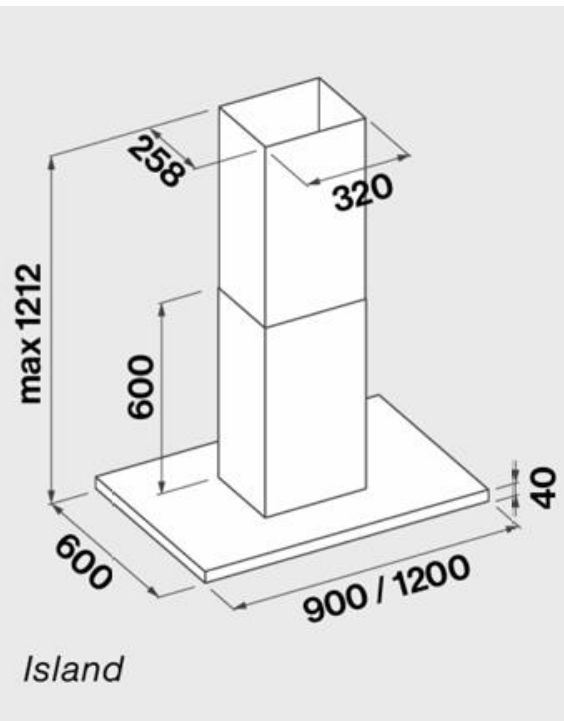

Follow cleaning instructions and avoid using any harmful chemicals. Failure to do so voids the warranty
All information is for reference only. Installation shall always be based on the specs provided with actual delivered items.
For more info, visit www.kuysen.com