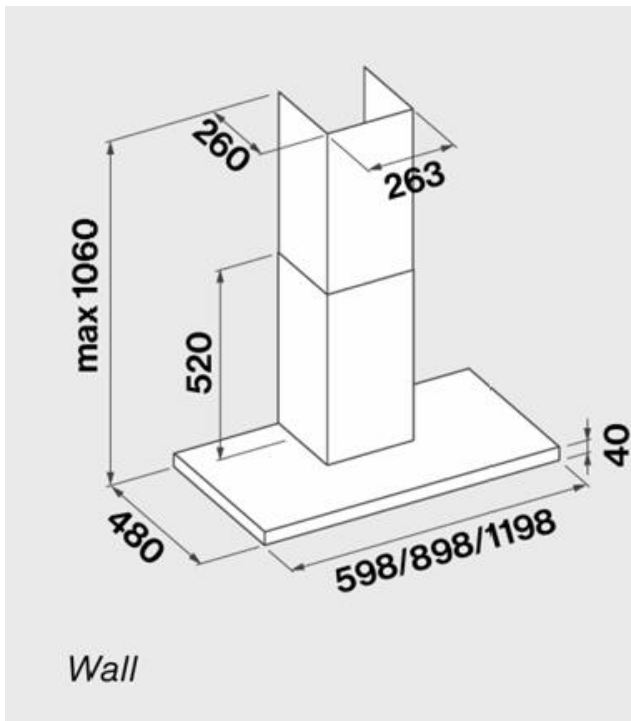

Follow cleaning instructions and avoid using any harmful chemicals. Failure to do so voids the warranty
All information is for reference only. Installation shall always be based on the specs provided with actual delivered items.
For more info, visit www.kuysen.com