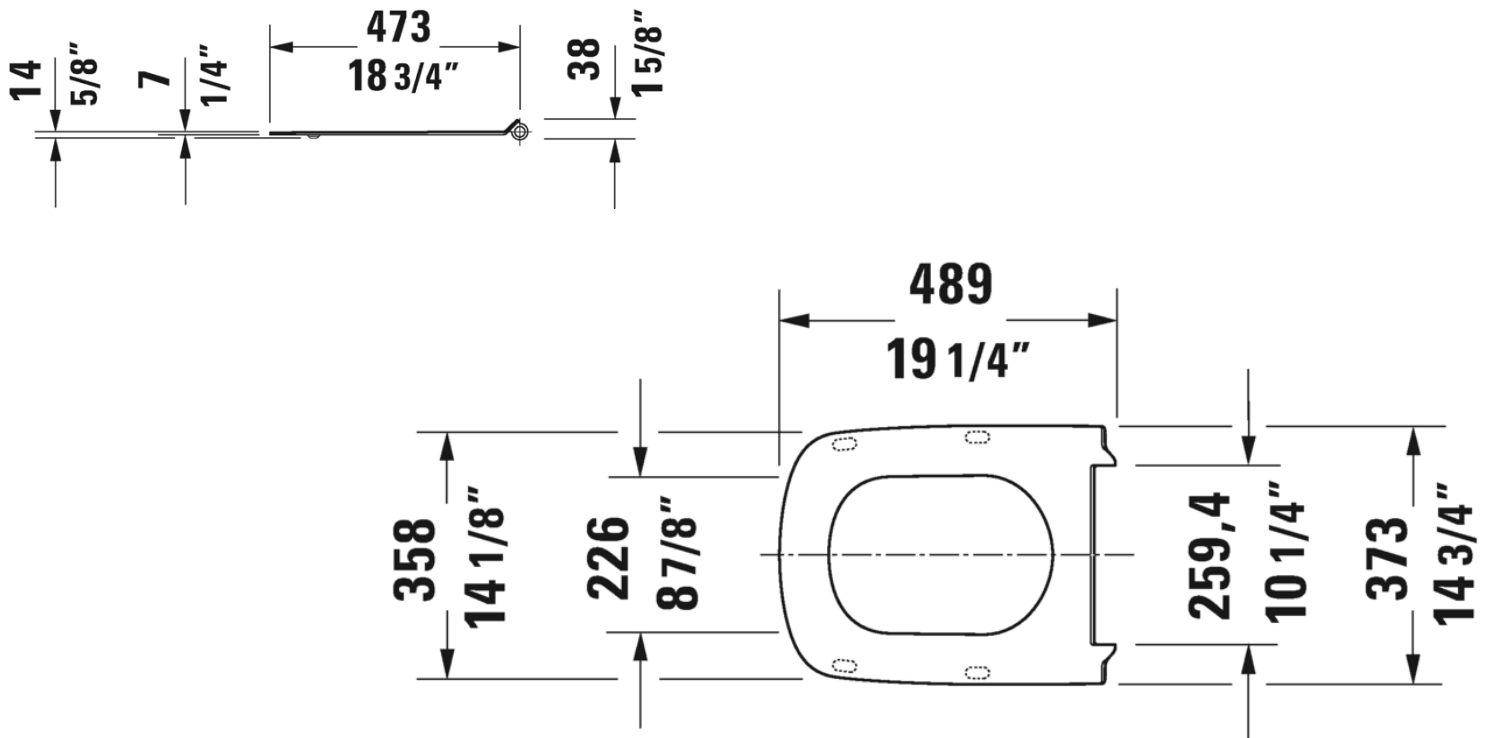

Flushing of pipe must be done before fittings are installed. Failure to do so voids the warranty.

Follow cleaning instructions and avoid using any harmful chemicals.

All information is for reference only. Installation shall always be based on the specs provided with actual delivered items.

For more info, visit www.kuysen.com