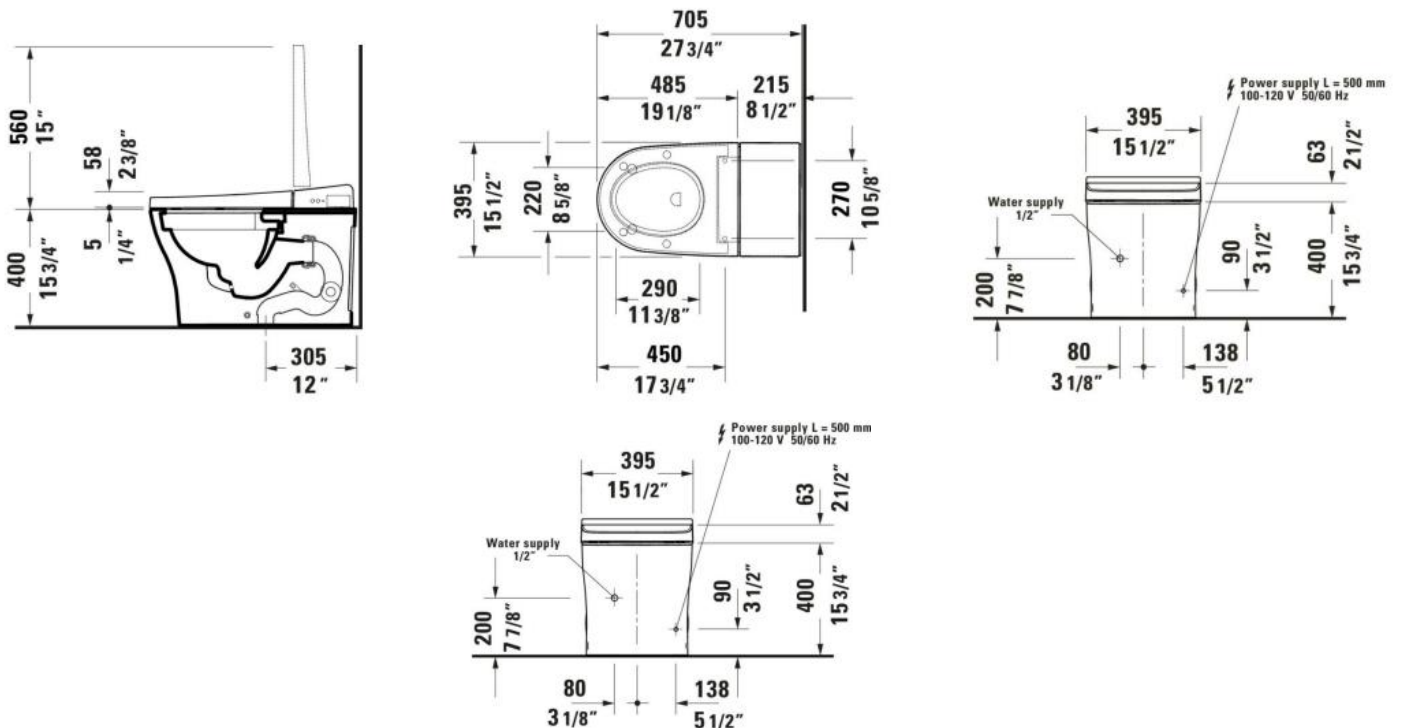

Brand: Duravit, Germany
Name: SENSOWASH U Bidet Toilet
Item Code: 622000.01.2000300

Designer: Duravit
Color / Finish: White
Dimensions: 395 x 705 mm

Product info:

- Floorstanding
- Flushing rim: Rimless, Siphonic, Outlet vertical
- Seat material type: Thermoplastic
- Lid material type: Thermoplastic, Rearwash, Frontwash
- Pulsing shower spray: Oscillating
- Water position adjustment: Continuously adjustable,
- Number of spray intensity options: Continuously adjustable, Warm air dryer, Heated seat
- Odor extraction
- Energy saving mode: Adjustable, Decalcification function, Self-cleaning function,
- Energy saving mode: Adjustable, Holiday mode
- Connection voltage: 220 - 240 V, Min. frequency: 50 Hz, Night light