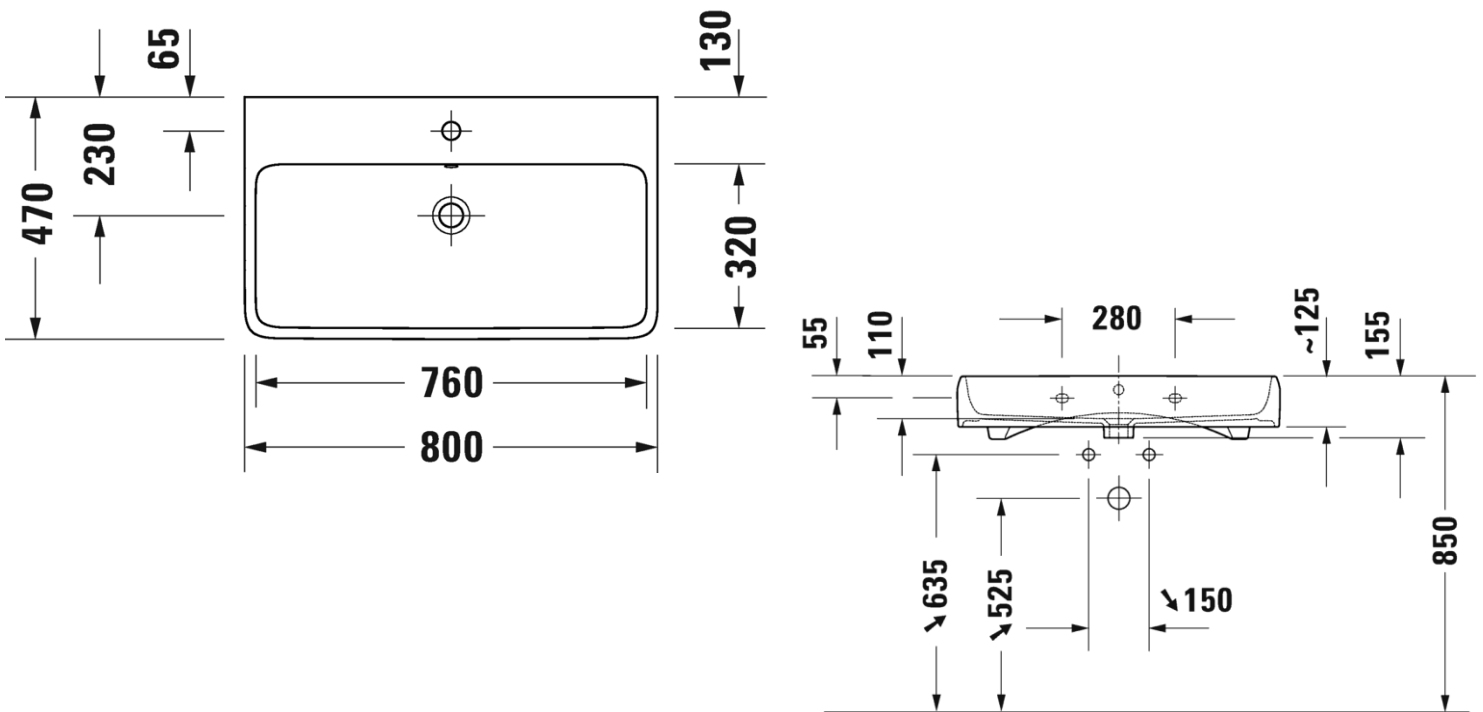

Brand: Duravit, Germany
 Name: Qatego Furniture basin with overflow and 1 tap hole
 Item Code: 238280.0027
 Designer: Studio F.A Porsche
 Color / Finish: White Alpin
 Dimensions: 800 x 470 mm

- Product info:
- With overflow
 - With tap platform
 - Underearth glazed