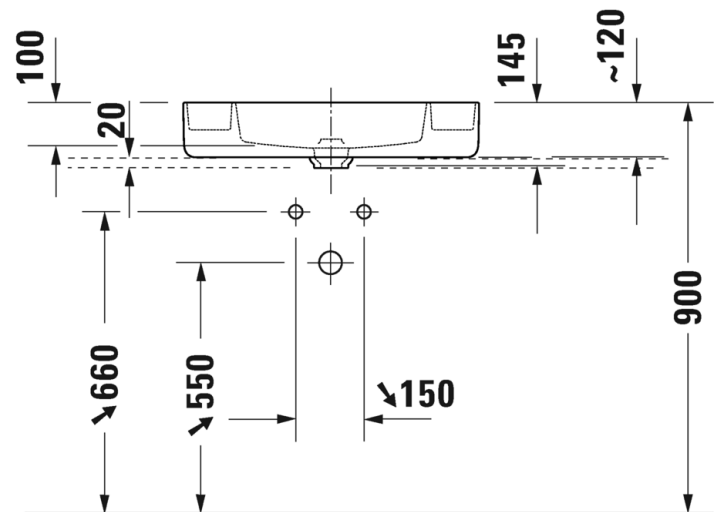

Brand: Duravit, Germany
 Name: BENTO Countertop washbasin without overflow and tap hole
 Item Code: 238165.2071
 Designer: Philippe Starck
 Color / Finish: White Alpin
 Dimensions: 650 x 460 mm

Product info:

- Ground
- Without overflow
- With tap dome
- Ceramic covered slotted waste included
- Fixings included

Flushing of pipe must be done before fittings are installed. Failure to do so voids the warranty.