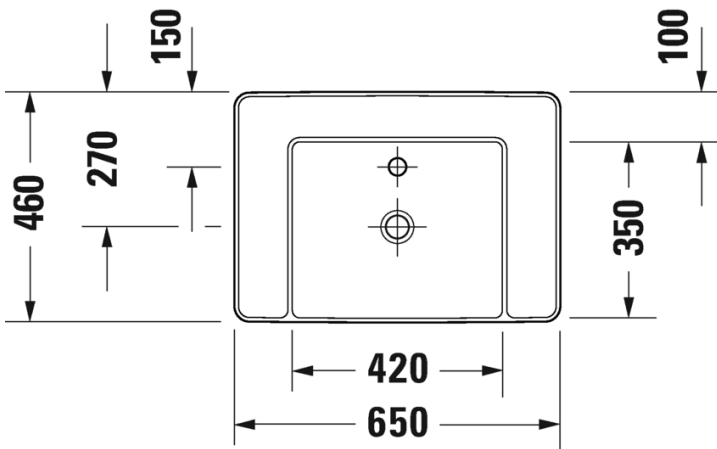

Flushing of pipe must be done before fittings are installed. Failure to do so voids the warranty.

Follow cleaning instructions and avoid using any harmful chemicals.

All information is for reference only. Installation shall always be based on the specs provided with actual delivered items.

For more info, visit www.kuysen.com