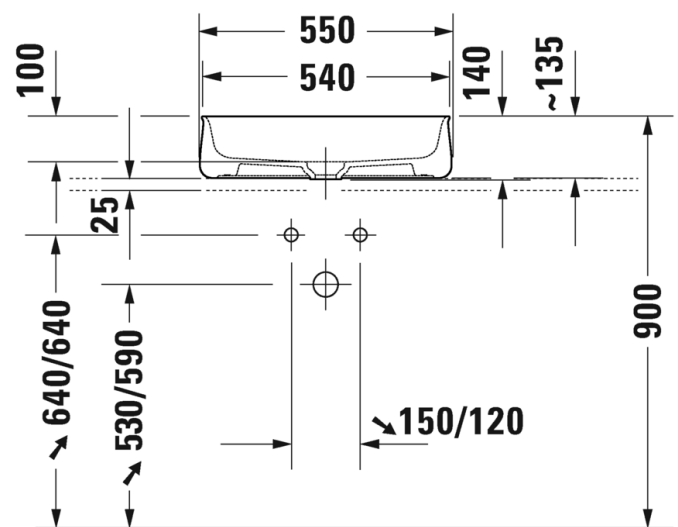

Flushing of pipe must be done before fittings are installed. Failure to do so voids the warranty.

Follow cleaning instructions and avoid using any harmful chemicals.

All information is for reference only. Installation shall always be based on the specs provided with actual delivered items.

For more info, visit www.kuysen.com