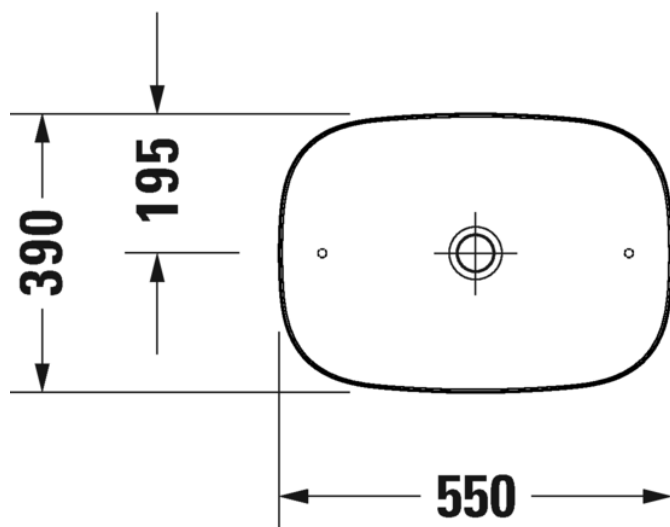

Flushing of pipe must be done before fittings are installed. Failure to do so voids the warranty.

Follow cleaning instructions and avoid using any harmful chemicals.

All information is for reference only. Installation shall always be based on the specs provided with actual delivered items.

For more info, visit www.kuysen.com