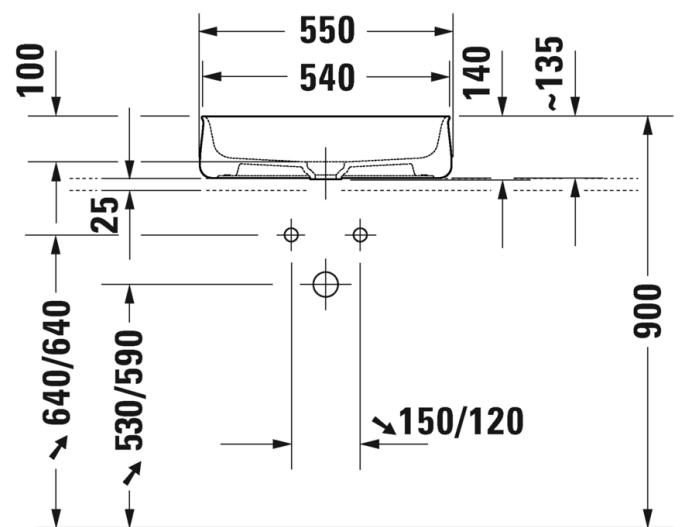

Flushing of pipe must be done before fittings are installed. Failure to do so voids the warranty.

Follow cleaning instructions and avoid using any harmful chemicals.

All information is for reference only. Installation shall always be based on the specs provided with actual delivered items.

For more info, visit www.kuysen.com