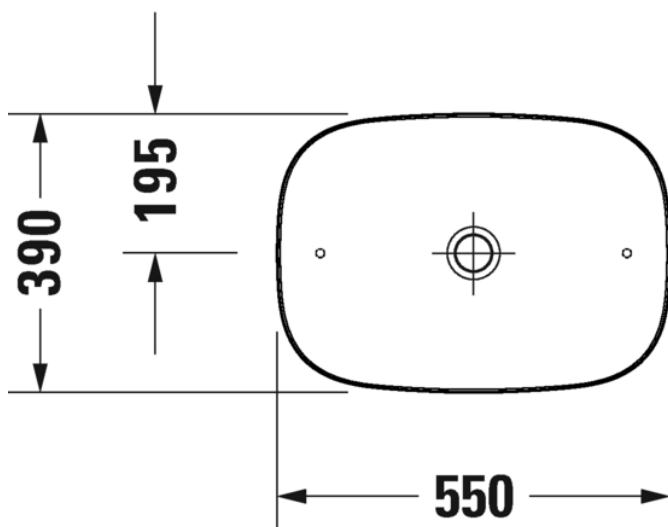

Flushing of pipe must be done before fittings are installed. Failure to do so voids the warranty.

Follow cleaning instructions and avoid using any harmful chemicals.

All information is for reference only. Installation shall always be based on the specs provided with actual delivered items.

For more info, visit www.kuysen.com