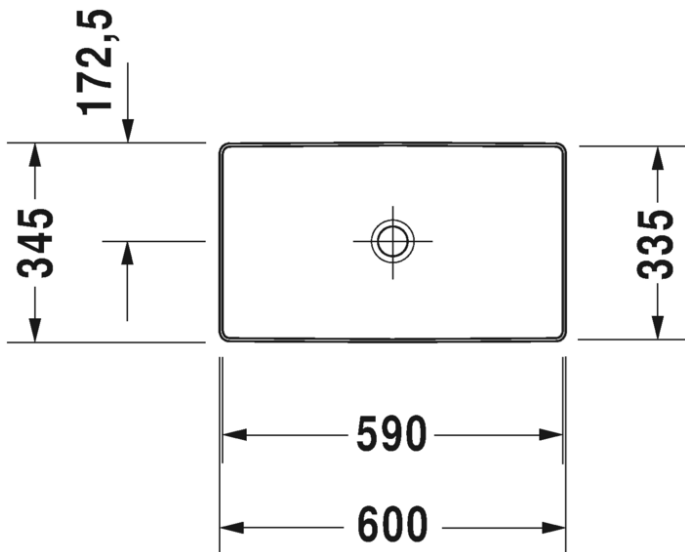

Brand : Duravit, Germany
 Name : DURASQUARE Washbowl (Ground)
 Item Code : 235560.0000
 Designer :
 Color / Finish : White Alpin
 Dimensions : 600 x 345 mm

Product info:

- Without Overflow
- Without tap platform
- Ceramic covered slotted waste included
- Fixings included