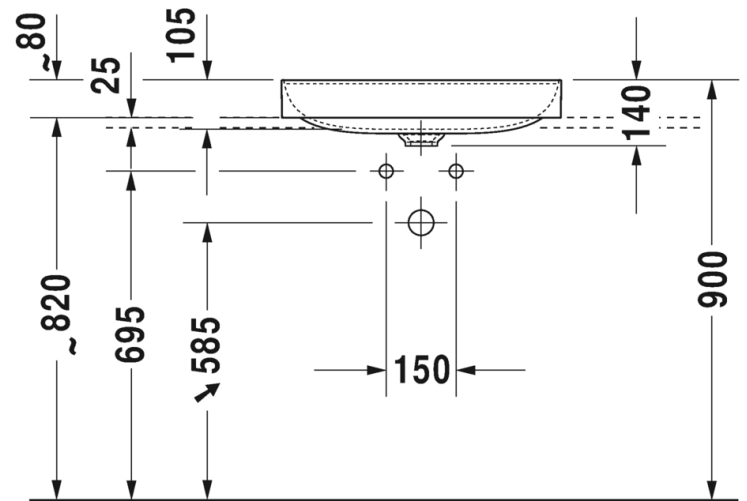

Brand : Duravit, Germany
 Name : DURASQUARE Washbowl (Ground)
 Item Code : 235560.0000
 Designer :
 Color / Finish : White Alpin
 Dimensions : 600 x 345 mm

Product info:

- Without Overflow
- Without tap platform
- Ceramic covered slotted waste included
- Fixings included