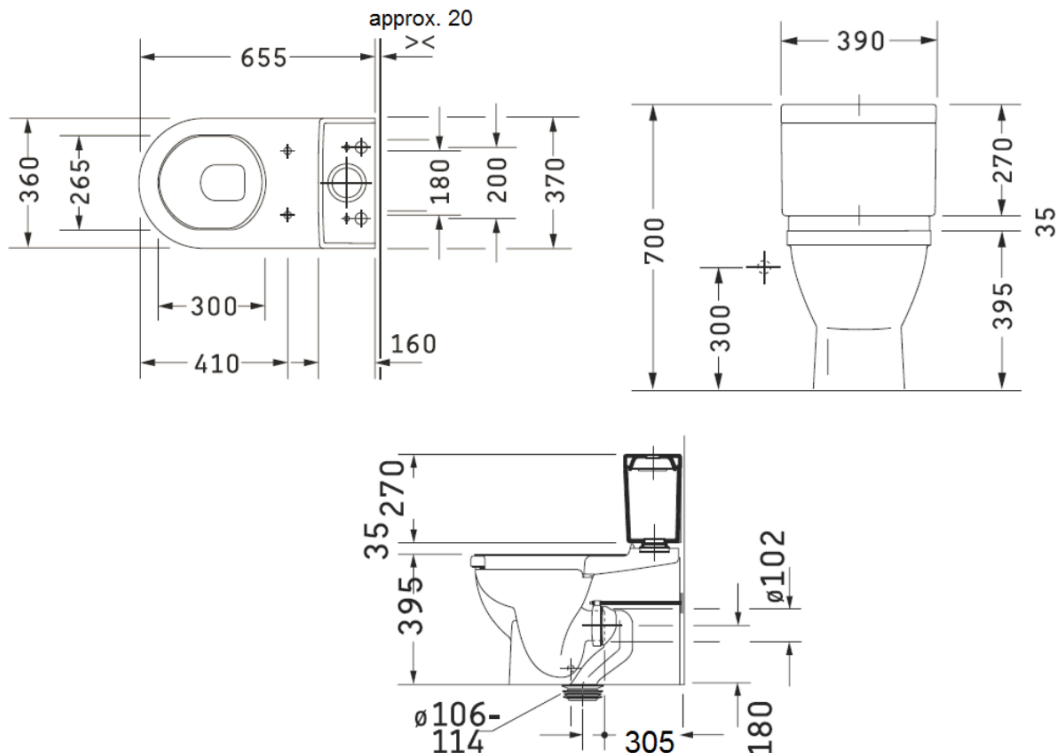

Brand : Duravit, Germany  
 Name : STARCK 3 toilet  
 Item Code : 218109.0000 – toilet  
 092080.0085 – Cistern  
 002309.0000 – toilet seat & cover  
 Designer : Philippe Starck  
 Color / Finish : White  
 Dimensions : Overall (L x W x H in cm)  
 39 X 65.5 X 70 cm

**Product info:**

- Closed coupled toilet bowl
- Washdown with connecting elbow vario outlet
- Dual flush 3 / 4.5L
- Soft close seat and cover

**Add-ons:**

- 1x floor flange
- 1 x Cistern 4.5/3L, bottom left supply
- 1 x thread converter 15/16 to 1/2
- 1 x flexible hose ½ x ½
- 1 x angle valve ½ x ½
- Seat & cover Soft Close