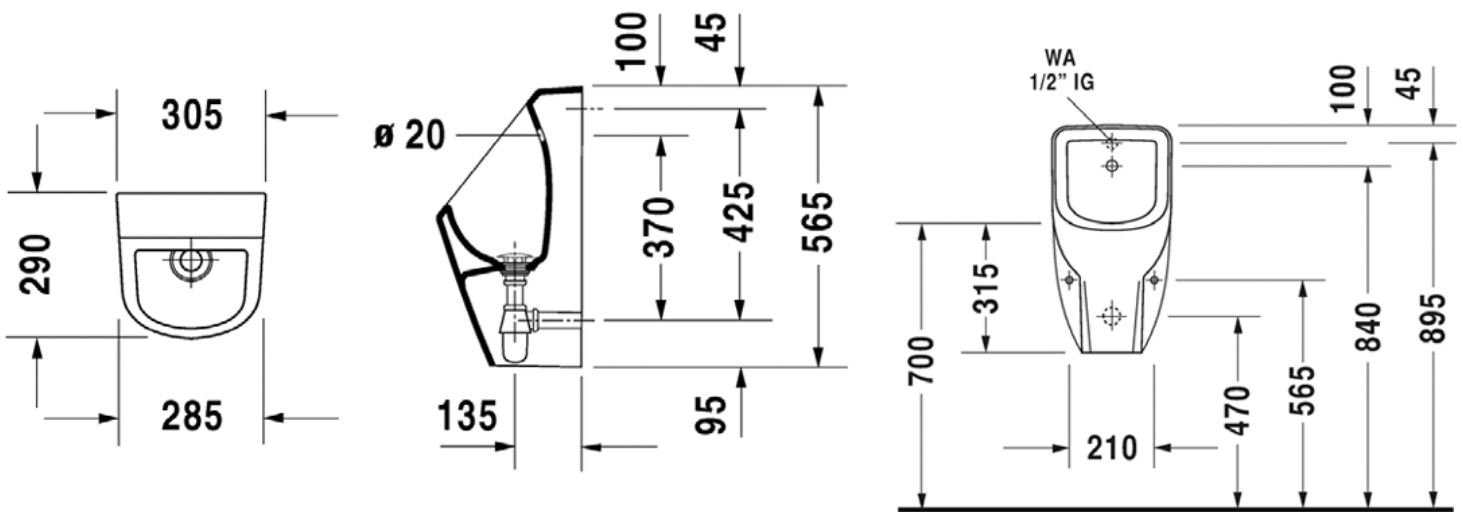

Brand: Duravit, Germany  
 Name: D-Code Concealed inlet  
 Item Code: 082930.0000

Designer: Duravit  
 Color / Finish: Alpin White  
 Dimensions: 305 x 295 mm

Product info:

- Concealed inlet
- Rimless
- For 1/2 inch connection
- Includes jet nozzle, inlet-set, waste and bottle trap Ø32mm and fixings