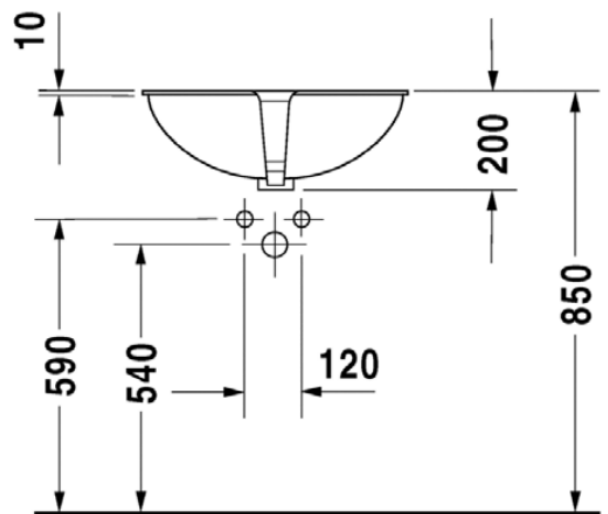

Brand : Duravit, Germany
 Name : SANTOSA Undercounter washbasin
 With overflow
 Item Code : 046651.0000
 Designer : Duravit
 Color / Finish : White Alpin
 Dimensions : 510 x 375 mm

Product info:

- Undercounter basin
- With overflow
- Without tap platform
- Fixing for installation in wooden consoles included