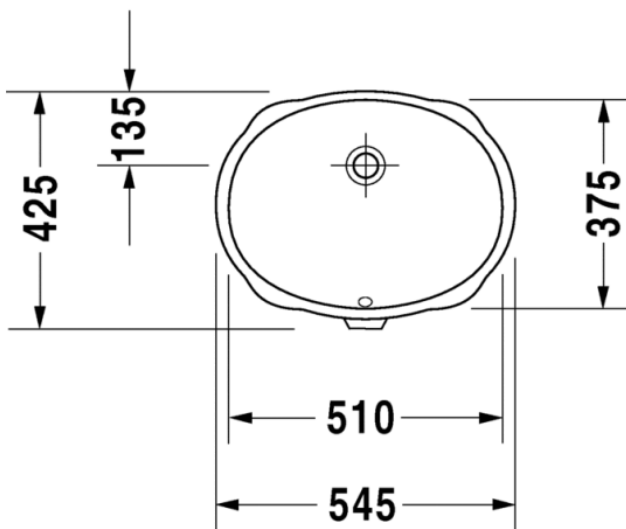

Brand : Duravit, Germany
 Name : SANTOSA Undercounter washbasin
 With overflow
 Item Code : 046651.0000
 Designer : Duravit
 Color / Finish : White Alpin
 Dimensions : 510 x 375 mm

Product info:

- Undercounter basin
- With overflow
- Without tap platform
- Fixing for installation in wooden consoles included