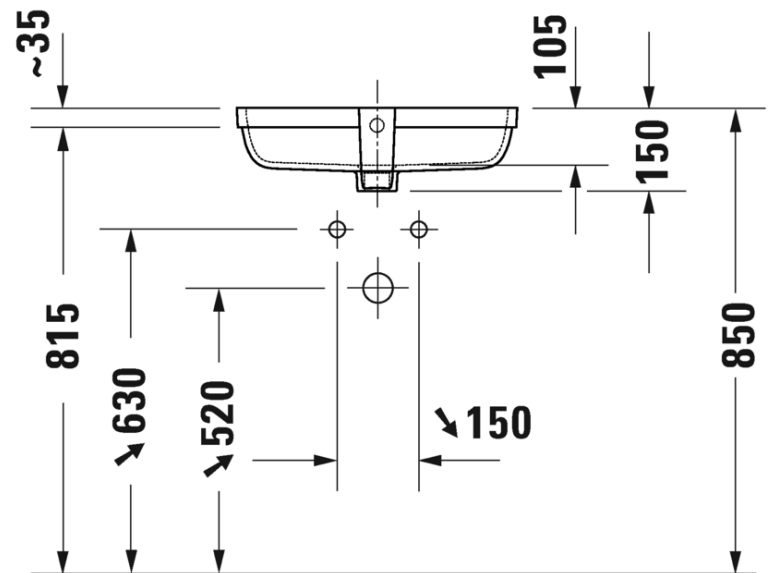

Brand: Duravit, Germany  
 Name: Undermount washbasin with overflow  
 Item Code: 039848.0028  
 Designer: Studio F.A Porsche  
 Color / Finish: White Alpin  
 Dimensions: 480 x 320 mm

Product info:

- Undermount washbasin
- With overflow
- Without tap platform
- Fixings for installation in woden