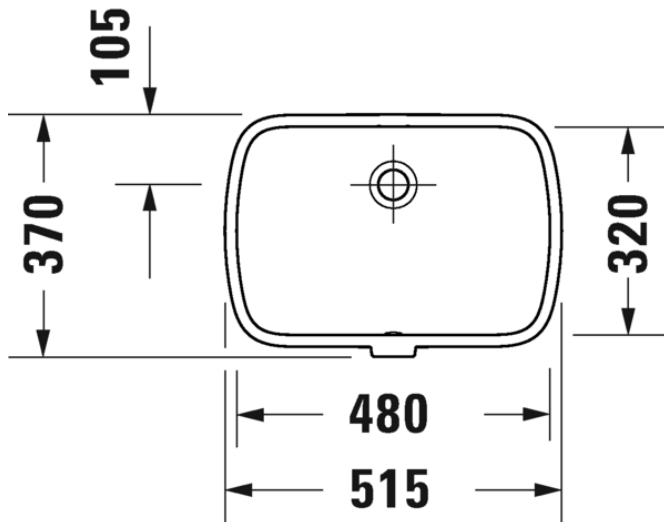

Brand: Duravit, Germany  
 Name: Undermount washbasin with overflow  
 Item Code: 039848.0028  
 Designer: Studio F.A Porsche  
 Color / Finish: White Alpin  
 Dimensions: 480 x 320 mm

Product info:

- Undermount washbasin
- With overflow
- Without tap platform
- Fixings for installation in woden